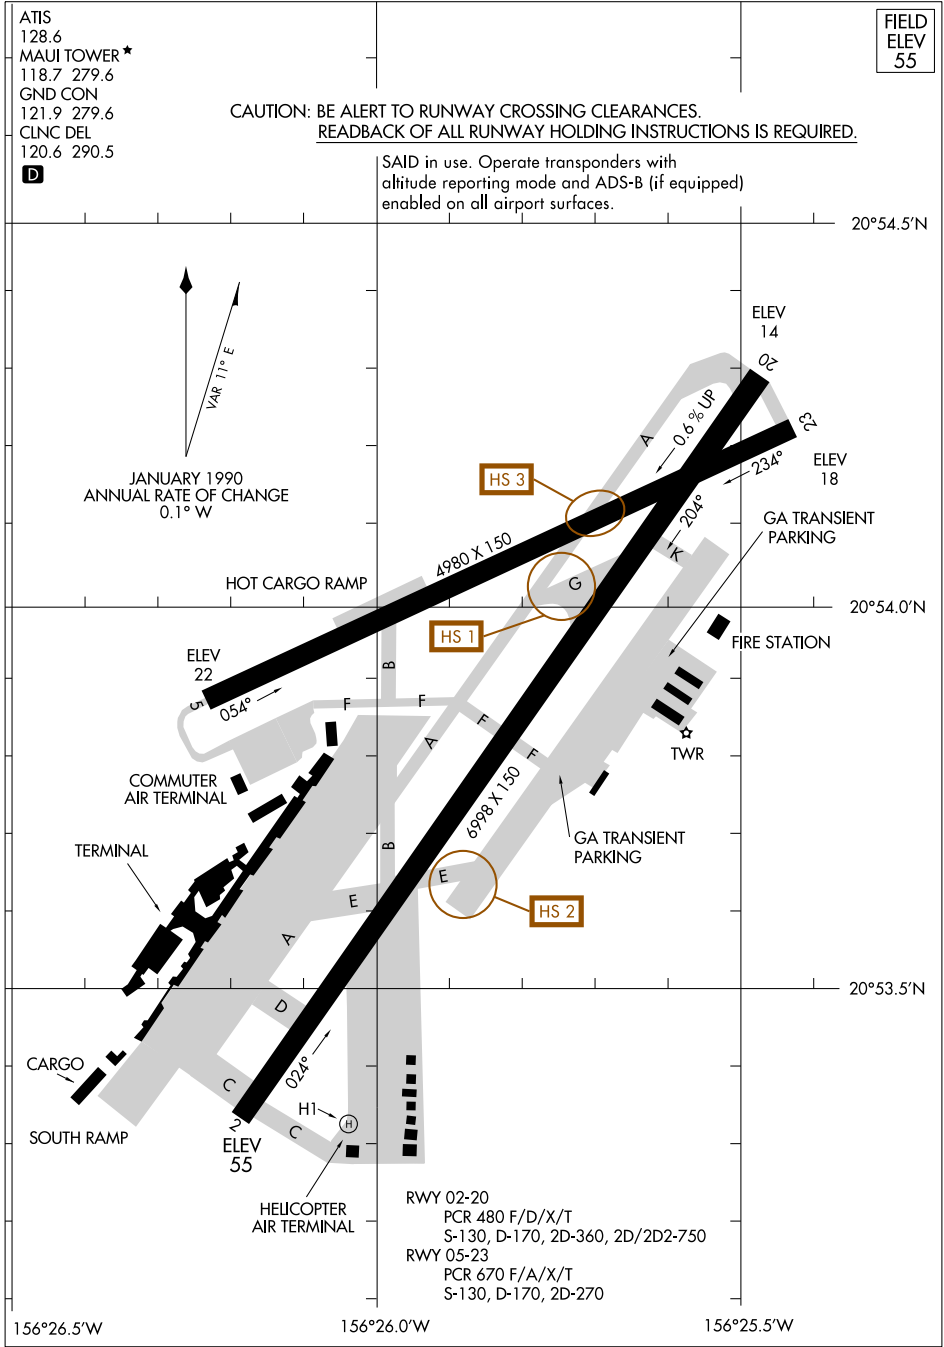

# AIRPORT DIAGRAM

AL-762 (FAA)

KAHULUI (OGG)(PHOG)  
KAHULUI, HAWAII

ATIS  
 128.6  
 MAUI TOWER \*  
 118.7 279.6  
 GND CON  
 121.9 279.6  
 CLNC DEL  
 120.6 290.5

FIELD  
 ELEV  
 55

CAUTION: BE ALERT TO RUNWAY CROSSING CLEARANCES.  
 READBACK OF ALL RUNWAY HOLDING INSTRUCTIONS IS REQUIRED.

SAID in use. Operate transponders with  
 altitude reporting mode and ADS-B (if equipped)  
 enabled on all airport surfaces.

PAC: 09 JUL 2026 to 03 SEP 2026

PAC: 09 JUL 2026 to 03 SEP 2026