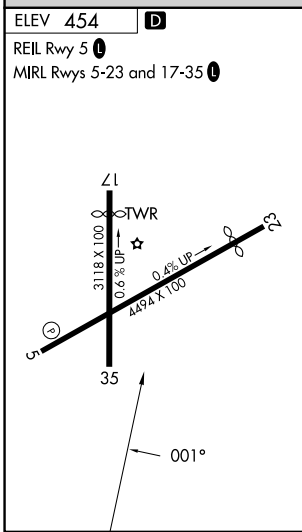

APP CRS	Rwy Ldg	N/A
001°	TDZE	N/A
	Apt Elev	454

RNAV (GPS)-B

MOLOKAI (MKK)(PHMK)

RNP APCH.		MISSED APPROACH: Climb to 1200 then climbing left turn 4000 direct GAKCU and hold, continue climb-in-hold to 4000.	
<p>▼ Circling to Rwy 17, 23 NA at night.</p> <p>▲ Circling NA east of Rwy 35 and southeast of Rwy 23.</p>		<p>ATIS</p> <p>128.2</p>	<p>HCF CENTER</p> <p>124.1 317.5</p>
		<p>MOLOKAI TOWER ★</p> <p>125.7 (CTAF) 0 306.2</p>	<p>GND CON</p> <p>121.9</p>

CATEGORY	A	B	C	D
CIRCLING	980-1 526 (600-1)	1100-1 646 (700-1)	1640-3 1186 (1200-3)	1920-3 1466 (1500-3)

PAC: 09 JUL 2026 to 03 SEP 2026

PAC: 09 JUL 2026 to 03 SEP 2026