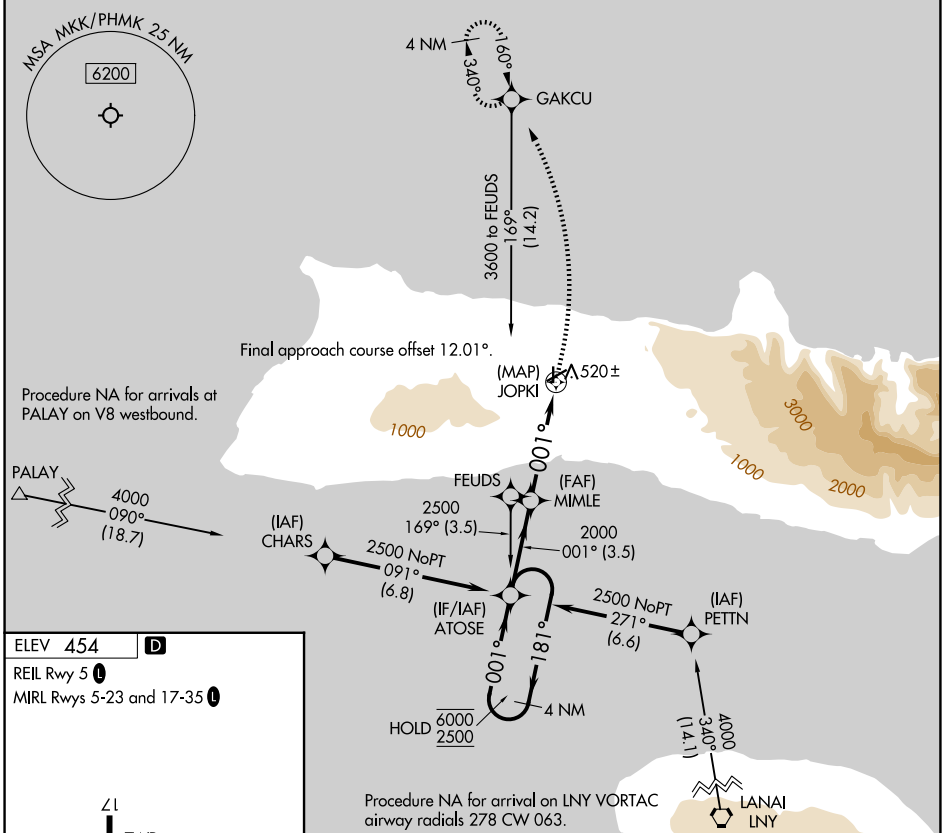

APP CRS	Rwy Ldg	N/A
001°	TDZE	N/A
	Apt Elev	454

RNAV (GPS)-B

MOLOKAI (MKK)(PHMK)

RNP APCH.		MISSED APPROACH: Climb to 1200 then climbing left turn 4000 direct GAKCU and hold, continue climb-in-hold to 4000.	
<p>▼ Circling to Rwy 17, 23 NA at night.</p> <p>▲ Circling NA east of Rwy 35 and southeast of Rwy 23.</p>		<p>ATIS</p> <p>128.2</p>	<p>HCF CENTER</p> <p>124.1 317.5</p>
		<p>MOLOKAI TOWER ★</p> <p>125.7 (CTAF) 0 306.2</p>	<p>GND CON</p> <p>121.9</p>

CATEGORY	A	B	C	D
CIRCLING	980-1 526 (600-1)	1100-1 646 (700-1)	1640-3 1186 (1200-3)	1920-3 1466 (1500-3)

PAC: 09 JUL 2026 to 03 SEP 2026

PAC: 09 JUL 2026 to 03 SEP 2026