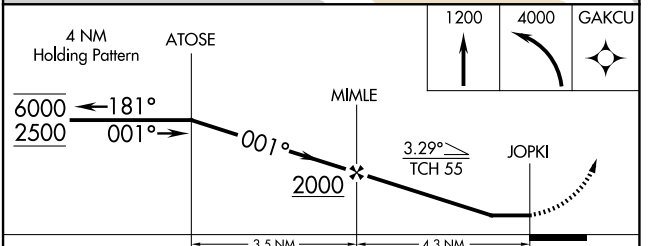

APP CRS	Rwy Ldg	N/A
001°	TDZE	N/A
	Apt Elev	454

RNAV (GPS)-B

MOLOKAI (MKK)(PHMK)

RNP APCH.		MISSED APPROACH: Climb to 1200 then climbing left turn 4000 direct GAKCU and hold, continue climb-in-hold to 4000.	
<p>▼ Circling to Rwy 17, 23 NA at night.</p> <p>▲ Circling NA east of Rwy 35 and southeast of Rwy 23.</p>		<p>ATIS</p> <p>128.2</p>	<p>HCF CENTER</p> <p>124.1 317.5</p>
		<p>MOLOKAI TOWER ★</p> <p>125.7 (CTAF) 0 306.2</p>	<p>GND CON</p> <p>121.9</p>

CATEGORY	A	B	C	D
CIRCLING	980-1 526 (600-1)	1100-1 646 (700-1)	1640-3 1186 (1200-3)	1920-3 1466 (1500-3)

PAC: 09 JUL 2026 to 03 SEP 2026

PAC: 09 JUL 2026 to 03 SEP 2026