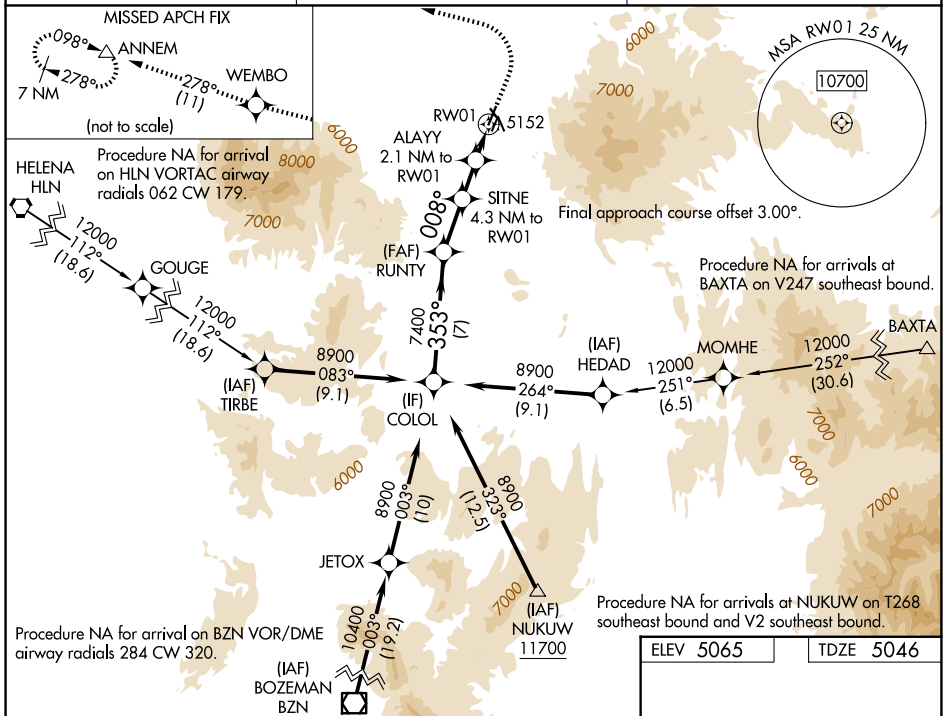

WAAS CH 81848 W01A	APP CRS 008°	Rwy Ldg TDZE Apt Elev	6100 5046 5065
---------------------------------	------------------------	-----------------------------	---

RNAV (GPS) RWY 1

WHITE SULPHUR SPRINGS (7S6)

RNP APCH - GPS.

▼ For uncompensated Baro-VNAV systems, LNAV/VNAV NA below -25°C or above 54°C. Circling NA to Rwy's 13 and 31. Circling NA for Cats C and D east of Rwy 1-19. Circling NA for all Cats east of Rwy 1-19 at night.

MISSED APPROACH: Climb to 5500 then climbing left turn to 9400 direct WEMBO and on track 278° to ANNEM and hold.

AWOS-3PT 118.525	SALT LAKE CENTER 133.4 285.4	CTAF 122.9
----------------------------	--	----------------------

NW-1, 11 JUN 2026 to 09 JUL 2026

NW-1, 11 JUN 2026 to 09 JUL 2026