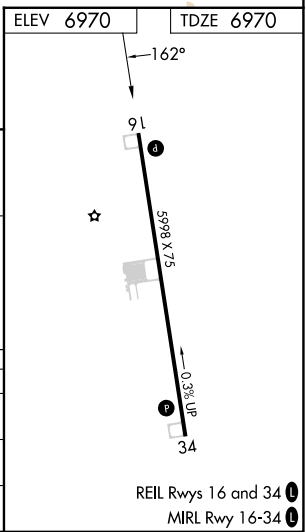

WAAS CH 86246 W16A	APP CRS 162°	Rwy Ldg TDZE Apt Elev	5998 6970 6970
--	------------------------	-----------------------------	---

RNAV (GPS) RWY 16

MONTICELLO (U64)

RNP APCH - GPS.

▼ For uncompensated Baro-VNAV systems, LNAV/VNAV NA below -28°C or above 54°C.

MISSED APPROACH: Climb to 7700 then climbing left turn to 9300 direct BUMMP and hold.

AWOS-3PT 121.025	DENVER CENTER 127.55 256.875	UNICOM 122.8 (CTAF) 0
----------------------------	--	---------------------------------