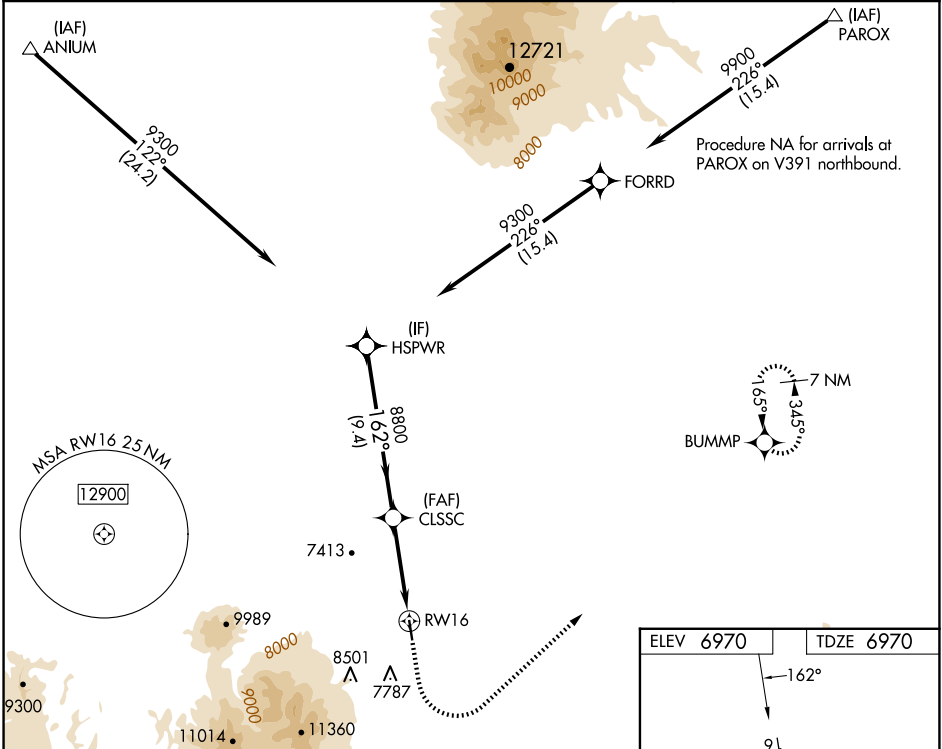

WAAS CH 86246 W16A	APP CRS 162°	Rwy Ldg TDZE Apt Elev	5998 6970 6970
--	------------------------	-----------------------------	---

RNAV (GPS) RWY 16

MONTICELLO (U64)

RNP APCH - GPS.

▼ For uncompensated Baro-VNAV systems, LNAV/VNAV NA below -28°C or above 54°C.

MISSED APPROACH: Climb to 7700 then climbing left turn to 9300 direct BUMMP and hold.

AWOS-3PT 121.025	DENVER CENTER 127.55 256.875	UNICOM 122.8 (CTAF) 0
----------------------------	--	---------------------------------

CATEGORY	A	B	C	D
LPV DA	7170-1	200 (200-1)		NA
LNAV/VNAV DA	7407-1¼	437 (500-1¼)		NA
LNAV MDA	7660-1	690 (700-1)		NA

SW-4, 11 JUN 2026 to 09 JUL 2026

SW-4, 11 JUN 2026 to 09 JUL 2026