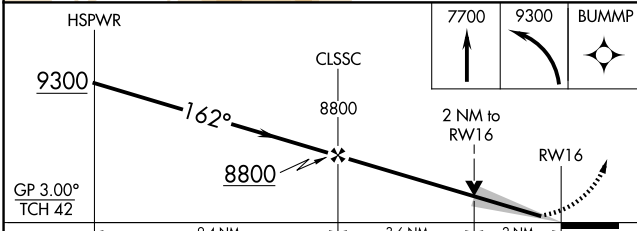

WAAS CH 86246 W16A	APP CRS 162°	Rwy Ldg TDZE Apt Elev	5998 6970 6970
--	------------------------	-----------------------------	---

RNAV (GPS) RWY 16

MONTICELLO (U64)

RNP APCH - GPS.

▼ For uncompensated Baro-VNAV systems, LNAV/VNAV NA below -28°C or above 54°C.

MISSED APPROACH: Climb to 7700 then climbing left turn to 9300 direct BUMMP and hold.

AWOS-3PT 121.025	DENVER CENTER 127.55 256.875	UNICOM 122.8 (CTAF) 0
----------------------------	--	---------------------------------