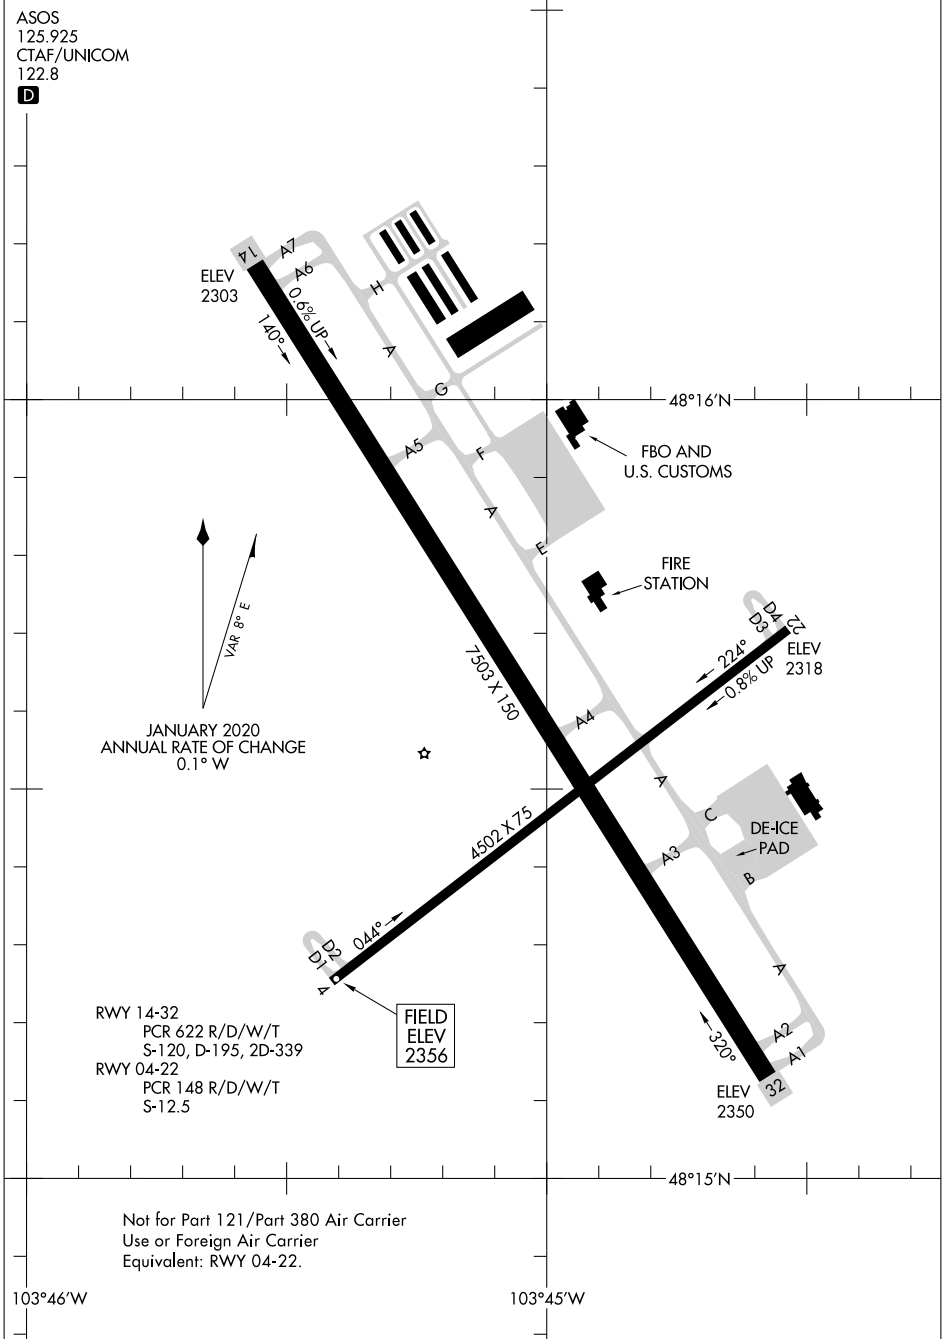

26134

AIRPORT DIAGRAM

AL-11234 (FAA)

WILLISTON BASIN INTL (XWA)
WILLISTON, NORTH DAKOTA

ASOS
125.925
CTAF/UNICOM
122.8

NC-1, 11 JUN 2026 to 09 JUL 2026

NC-1, 11 JUN 2026 to 09 JUL 2026

Not for Part 121/Part 380 Air Carrier
Use or Foreign Air Carrier
Equivalent: RWY 04-22.

AIRPORT DIAGRAM

26134

WILLISTON, NORTH DAKOTA
WILLISTON BASIN INTL (XWA)