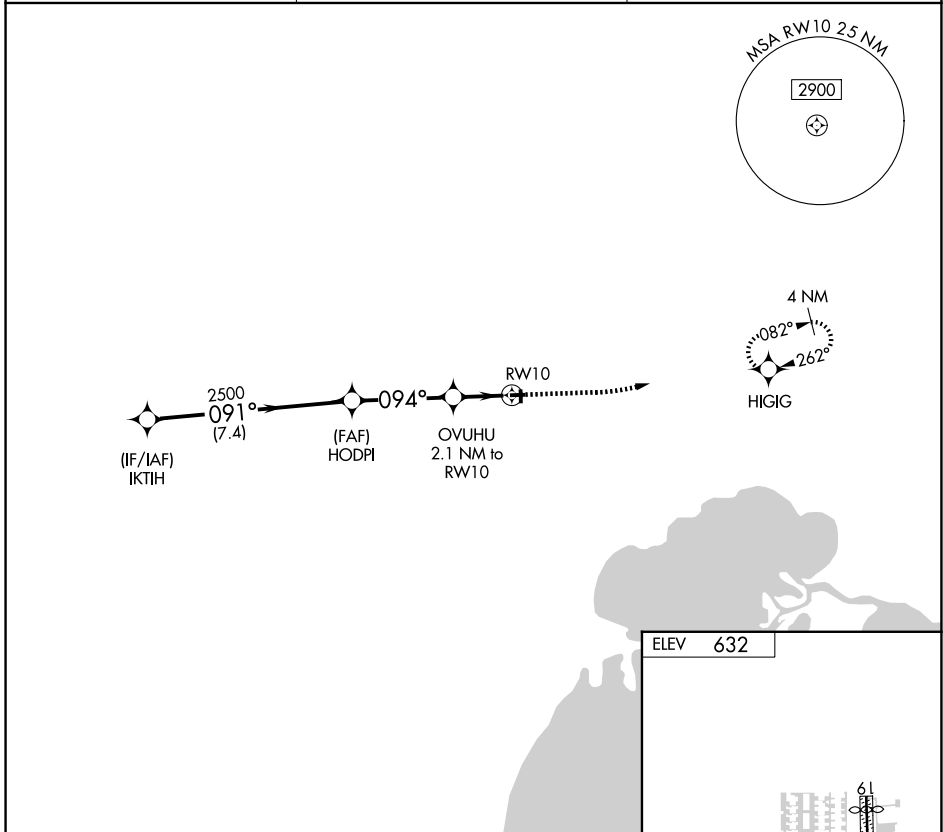

APP CRS 094°	Rwy Ldg TDZE Apt Elev	N/A N/A 632
------------------------	-----------------------------	--

RNAV (GPS)-A

RAY COMMUNITY (57D)

RNP APCH.		MISSED APPROACH: Climb to 2000 then climbing left turn to 4000 direct HIGIG and hold, continue climb-in-hold to 4000.
VLL AWOS-3P 119.475	SELFRIDGE APP CON * 119.6 391.9	UNICOM 122.7 (CTAF)

	2000	4000	HIGIG
IKTIH	HODPI	OUVHU 2.1 NM to RW10	RW10
2500	2500	1340	
7.4 NM		3.6 NM	2.1 NM
CATEGORY	A	B	C D
CIRCLING	1100-1 468 (500-1)	1220-1 588 (600-1)	NA