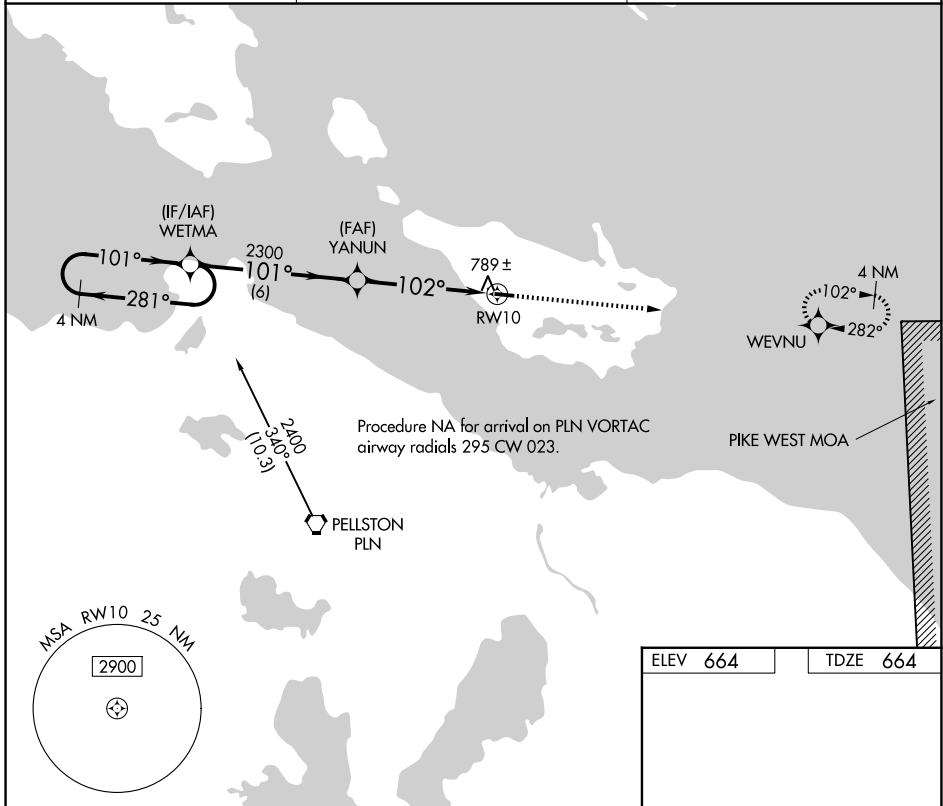

APP CRS	Rwy Ldg	3498
102°	TDZE	664
	Apt Elev	664

RNAV (GPS) RWY 10

BOIS BLANC ISLAND (6Y1)

	DME/DME RNP-0.3 NA. Use Cheboygan altimeter setting.	MISSED APPROACH: Climb to 4000 direct WEVNU and hold, continue climb-in-hold to 4000.
--	---	---

SLH AWOS-3P 118.175	MINNEAPOLIS CENTER 134.6 354.05	CTAF 122.9 0
-------------------------------	---	------------------------

EC-1, 11 JUN 2026 to 09 JUL 2026

EC-1, 11 JUN 2026 to 09 JUL 2026

ELEV 664	TDZE 664
----------	----------