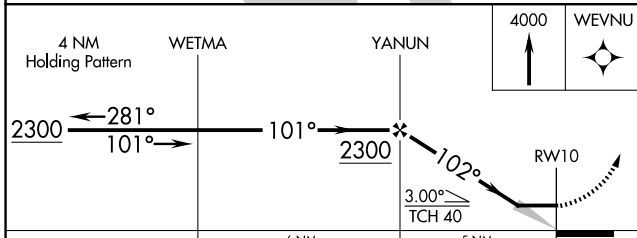

APP CRS	Rwy Ldg	3498
102°	TDZE	664
	Apt Elev	664

RNAV (GPS) RWY 10

BOIS BLANC ISLAND (6Y1)

	DME/DME RNP-0.3 NA. Use Cheboygan altimeter setting.	MISSED APPROACH: Climb to 4000 direct WEVNU and hold, continue climb-in-hold to 4000.
--	---	---

SLH AWOS-3P 118.175	MINNEAPOLIS CENTER 134.6 354.05	CTAF 122.9 0
-------------------------------	---	------------------------

EC-1, 11 JUN 2026 to 09 JUL 2026

EC-1, 11 JUN 2026 to 09 JUL 2026

ELEV 664	TDZE 664
----------	----------