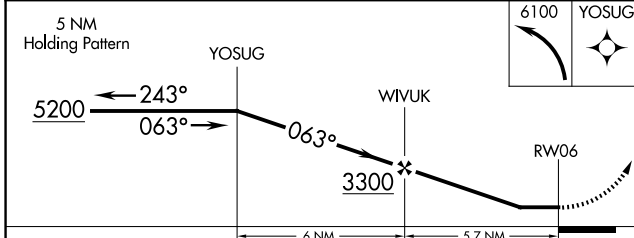

APP CRS	Rwy Ldg	NA
063°	TDZE	NA
	Apt Elev	963

RNAV (GPS)-A

NEW MARKET (8W2)

	DME/DME RNP-0.3 NA. Procedure NA at night. Visibility reduction by helicopters NA. When local altimeter setting not received, Use Staunton/Waynesboro/Harrisonburg altimeter setting and increase all MDA 100 feet.		MISSED APPROACH: Climbing left turn to 6100 direct YOSUG and hold, continue climb-in-hold to 6100.
	AWOS-3 118.175	WASHINGTON CENTER 133.2 282.2	

NE-3, 11 JUN 2026 to 09 JUL 2026

NE-3, 11 JUN 2026 to 09 JUL 2026

CATEGORY	A	B	C	D
CIRCLING	1980-3	1017 (1100-3)	NA	NA