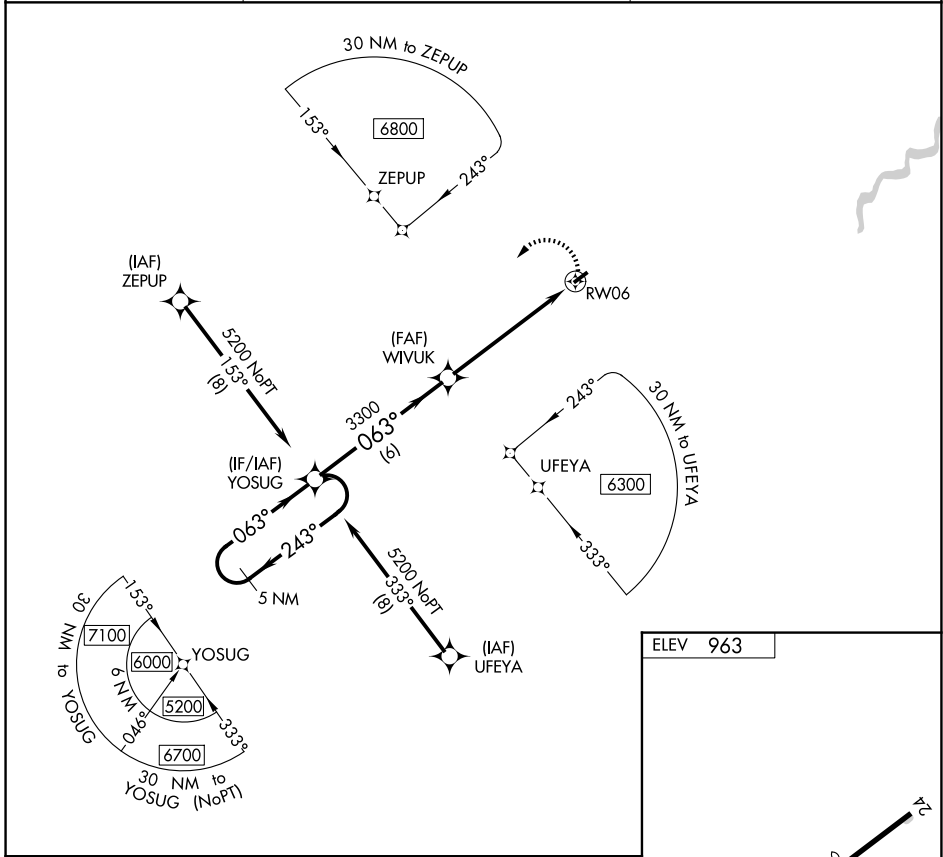

APP CRS	Rwy Ldg	NA
063°	TDZE	NA
	Apt Elev	963

RNAV (GPS)-A

NEW MARKET (8W2)

	DME/DME RNP-0.3 NA. Procedure NA at night. Visibility reduction by helicopters NA. When local altimeter setting not received, Use Staunton/Waynesboro/Harrisonburg altimeter setting and increase all MDA 100 feet.		MISSED APPROACH: Climbing left turn to 6100 direct YOSUG and hold, continue climb-in-hold to 6100.
	AWOS-3 118.175	WASHINGTON CENTER 133.2 282.2	

NE-3, 11 JUN 2026 to 09 JUL 2026

NE-3, 11 JUN 2026 to 09 JUL 2026

CATEGORY	A	B	C	D
CIRCLING	1980-3	1017 (1100-3)	NA	NA