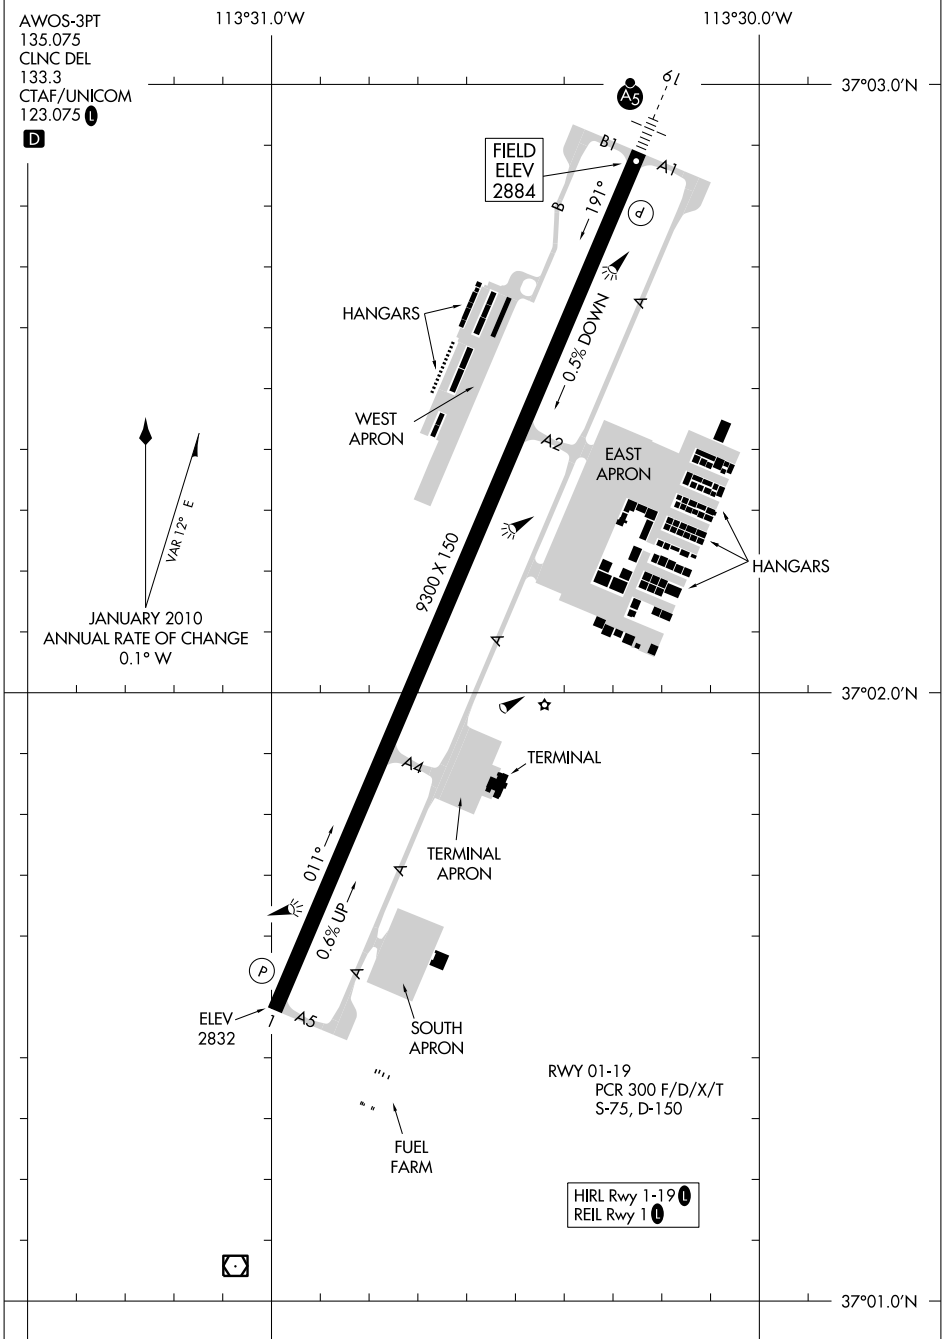

26134

AIRPORT DIAGRAM

AL-10546 (FAA)

ST GEORGE RGNL (SGU)
ST GEORGE, UTAH

CORRECTED COPY: SW-4, 14 MAY 26 to 09 JUL 26

CORRECTED COPY: SW-4, 14 MAY 26 to 09 JUL 26

AIRPORT DIAGRAM

26134

ST GEORGE, UTAH
ST GEORGE RGNL (SGU)