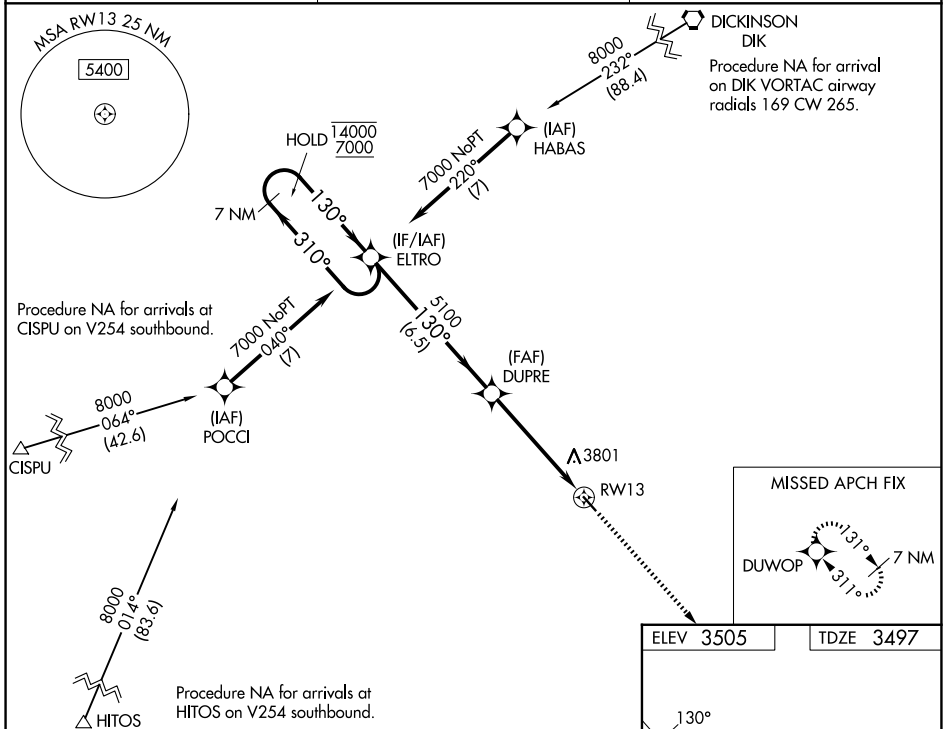

WAAS CH 77747 W13A	APP CRS 130°	Rwy Ldg TDZE Apt Elev	3798 3497 3505
---------------------------------	------------------------	-----------------------------	---

RNAV (GPS) RWY 13

EKALAKA (97M)

RNP APCH - GPS.	MISSED APPROACH: Climb to 7000 direct DUWOP and hold, continue climb-in-hold to 7000.
<p>Baro-VNAV NA. Use BHK altimeter setting; when not received, use BWW altimeter setting and increase LPV DA to 3967 feet and all visibilities ¼ SM, increase LNAV/VNAV DA to 4320 feet; increase all MDAs 60 feet.</p>	

BHK ASOS 135.475	SALT LAKE CENTER 126.85 305.2	CTAF 122.9 0
----------------------------	---	------------------------

CATEGORY	A	B	C	D
LPV DA		3907-1½	410 (500-1½)	
LNAV/VNAV DA		4260-2½	763 (800-2½)	
LNAV MDA	4260-1 763 (800-1)	4260-1¼ 763 (800-1¼)	4260-2½	763 (800-2½)

NW-1, 11 JUN 2026 to 09 JUL 2026

NW-1, 11 JUN 2026 to 09 JUL 2026