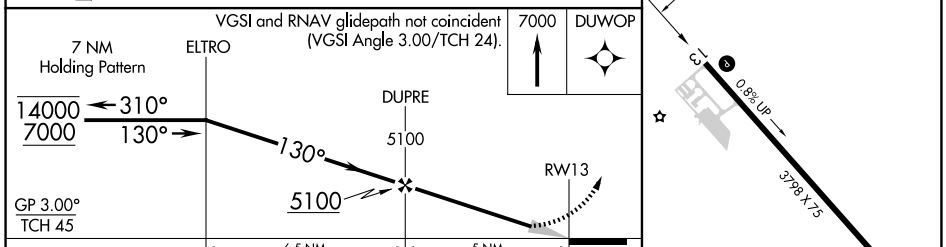

WAAS CH 77747 W13A	APP CRS 130°	Rwy Ldg TDZE Apt Elev	3798 3497 3505
---------------------------------	------------------------	-----------------------------	---

RNAV (GPS) RWY 13

EKALAKA (97M)

RNP APCH - GPS.	MISSED APPROACH: Climb to 7000 direct DUWOP and hold, continue climb-in-hold to 7000.
<p>Baro-VNAV NA. Use BHK altimeter setting; when not received, use BWW altimeter setting and increase LPV DA to 3967 feet and all visibilities ¼ SM, increase LNAV/VNAV DA to 4320 feet; increase all MDAs 60 feet.</p>	

BHK ASOS 135.475	SALT LAKE CENTER 126.85 305.2	CTAF 122.9 0
----------------------------	---	------------------------

CATEGORY	A	B	C	D
LPV DA		3907-1½	410 (500-1½)	
LNAV/VNAV DA		4260-2½	763 (800-2½)	
LNAV MDA	4260-1 763 (800-1)	4260-1¼ 763 (800-1¼)	4260-2½	763 (800-2½)