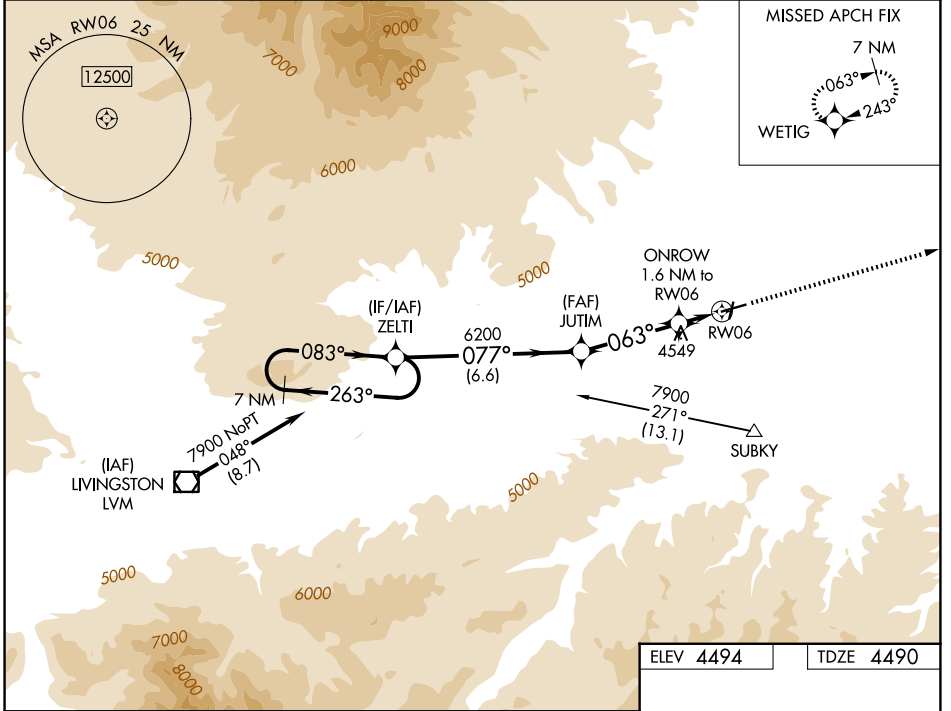

WAAS CH 65642 W06A	APP CRS 063°	Rwy Ldg TDZE Apt Elev	5285 4490 4494
---------------------------------	------------------------	-----------------------------	---

RNAV (GPS) RWY 6

BIG TIMBER AT HOWARD FLD (6S0)

⚠ For uncompensated Baro-VNAV systems, LNAV/VNAV NA below -23°C (-9°F) or above 51°C (124°F). Circling Rwy 18, 36 NA at night.
⚠ DME/DME RNP-0.3 NA.

MISSED APPROACH: Climb to 9500 direct WETIG and hold, continue climb-in-hold to 9500.

AWOS-3 132.05	SALT LAKE CENTER 127.75 351.9	UNICOM 122.8 (CTAF) 0
-------------------------	---	---------------------------------

NW-1, 11 JUN 2026 to 09 JUL 2026

NW-1, 11 JUN 2026 to 09 JUL 2026