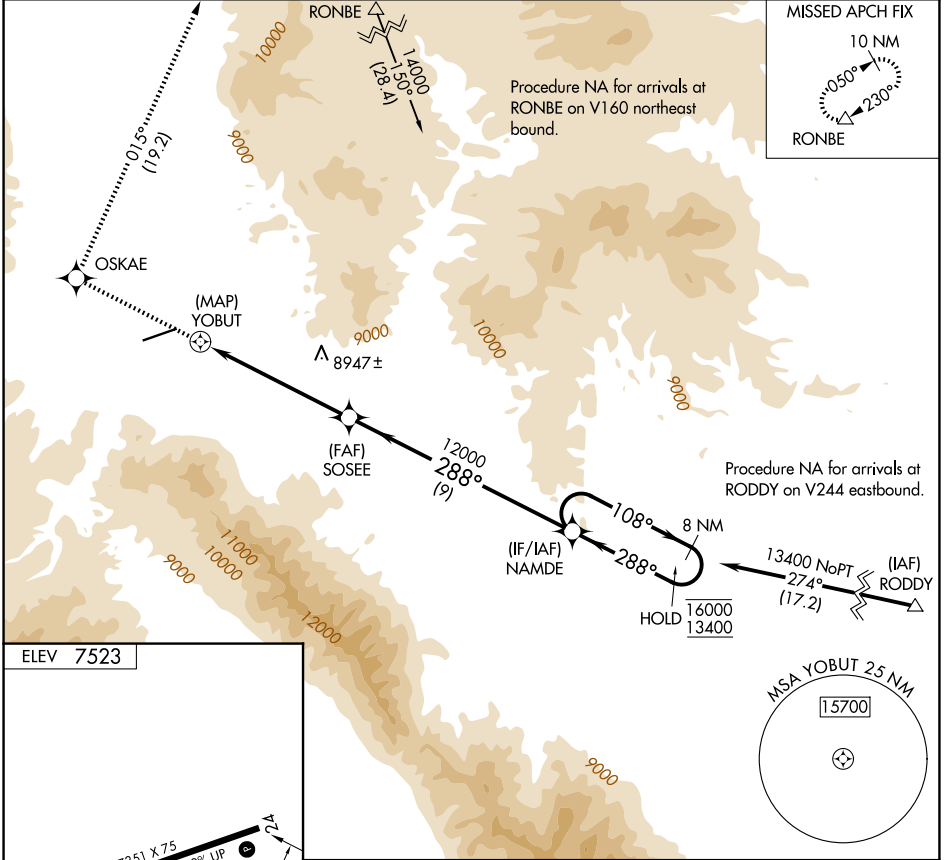

APP CRS 288°	Rwy Ldg TDZE Apt Elev	N/A N/A 7523
------------------------	-----------------------------	---------------------------

RNAV (GPS)-A

SALIDA/HARRIETT ALEXANDER FLD (A.N.K)

RNP APCH.	MISSED APPROACH: Climb to 16200 direct OSKAE and on track 015° to RONBE and hold, continue climb-in-hold to 16200.
<p>▼ Circling to Rwy 6 NA at night.</p> <p>▲ When local altimeter setting not received, procedure NA.</p>	

AWOS-3PT 133.85	DENVER CENTER 128.375 379.95	UNICOM 122.7 (CTAF)
---------------------------	--	-------------------------------

ELEV 7523	16200	OSKAE	tr 015°	RONBE	SOSEE	NAMDE	8 NM Holding Pattern
		YOBUT					
CATEGORY	A		B		C		D
CIRCLING	9720-1¼ 2197 (2200-1¼)		9720-1½ 2197 (2200-1½)		NA		NA

SW-1, 11 JUN 2026 to 09 JUL 2026

SW-1, 11 JUN 2026 to 09 JUL 2026