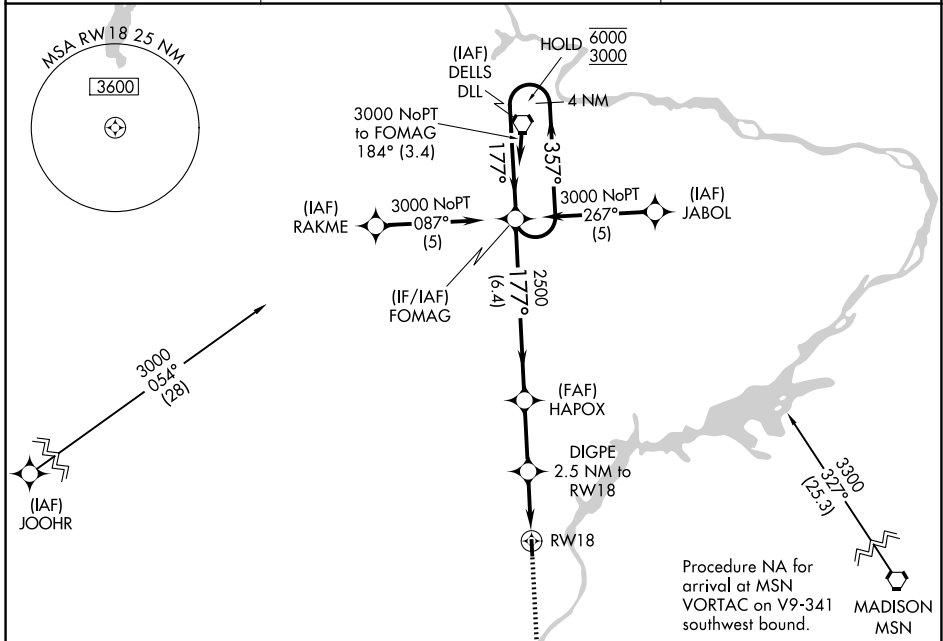

APP CRS	Rwy Ldg	2936
177°	TDZE	832
	Apt Elev	832

RNAV (GPS) RWY 18

SAUK/PRAIRIE (91C)

RNP APCH.	MISSED APPROACH: Climb to 3200 direct SOCNO and hold.
▼ ▲ NA	Use Madison altimeter setting.

MSN ASOS 124.65 278.3	MADISON APP CON* 135.45 343.7	CTAF 122.9
---------------------------------	---	----------------------

CATEGORY	A	B	C	D
LNVA MDA	1260-1	428 (500-1)		NA
CIRCLING	1400-1 568 (600-1)	1460-1 628 (700-1)		NA

EC-3, 11 JUN 2026 to 09 JUL 2026

EC-3, 11 JUN 2026 to 09 JUL 2026