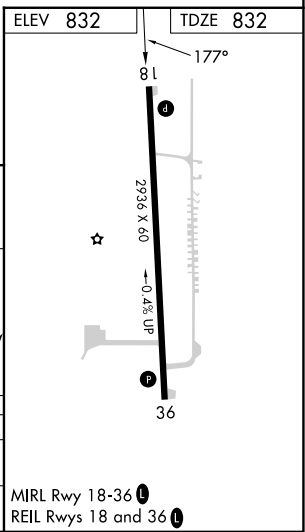

APP CRS	Rwy Ldg	2936
177°	TDZE	832
	Apt Elev	832

RNAV (GPS) RWY 18

SAUK/PRAIRIE (91C)

RNP APCH.	MISSED APPROACH: Climb to 3200 direct SOCNO and hold.
▼ ▲ NA	Use Madison altimeter setting.

MSN ASOS 124.65 278.3	MADISON APP CON* 135.45 343.7	CTAF 122.9
---------------------------------	---	----------------------