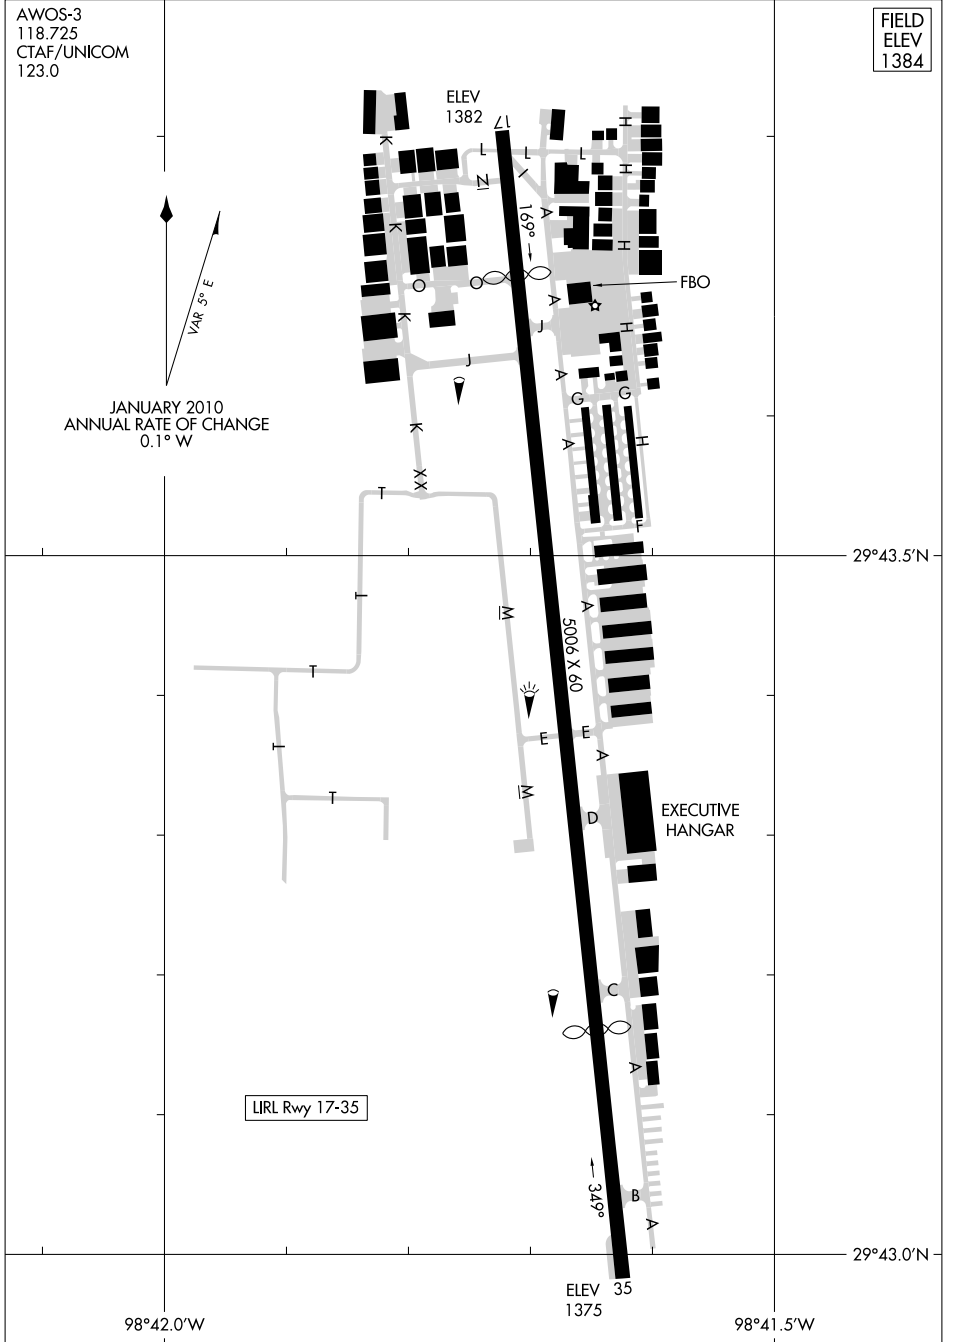

# AIRPORT DIAGRAM

AL-10309 (FAA)

BOERNE STAGE AIRFIELD (5C1)  
SAN ANTONIO, TEXAS

AWOS-3  
118.725  
CTAF/UNICOM  
123.0

FIELD  
ELEV  
1384

JANUARY 2010  
ANNUAL RATE OF CHANGE  
0.1° W

SC-3, 11 JUN 2026 to 09 JUL 2026

SC-3, 11 JUN 2026 to 09 JUL 2026

# AIRPORT DIAGRAM

26134

SAN ANTONIO, TEXAS  
BOERNE STAGE AIRFIELD (5C1)