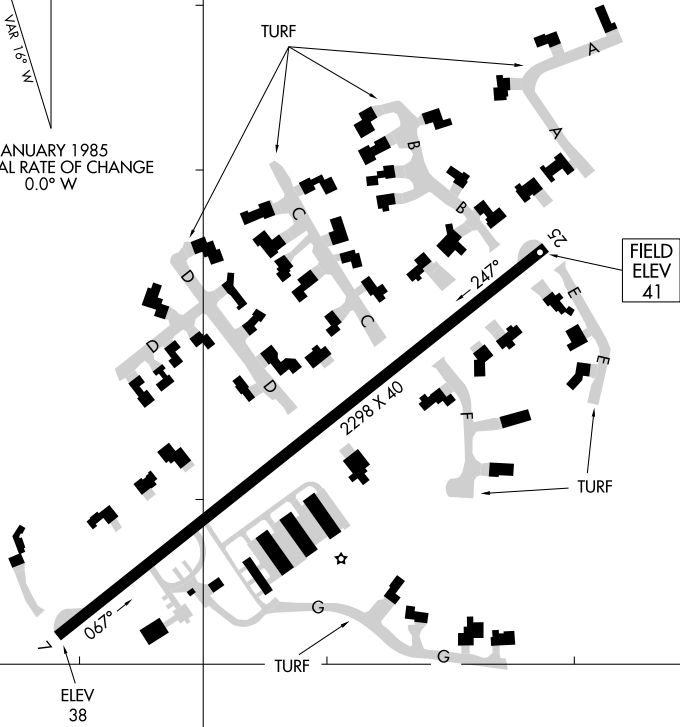

26134

AIRPORT DIAGRAM

AL-10083 (FAA)

FALMOUTH AIRPARK (5B6)
FALMOUTH, MASSACHUSETTS

CTAF/UNICOM
123.075
122.7 **0**

70°32.5'W

70°32.0'W

41°35.5'N

41°35.0'N

JANUARY 1985
ANNUAL RATE OF CHANGE
0.0° W

NE-1, 11 JUN 2026 to 09 JUL 2026

NE-1, 11 JUN 2026 to 09 JUL 2026

▲
137

RWY 07-25
S-4

LIRL Rwy 7-25 **0**

AIRPORT DIAGRAM