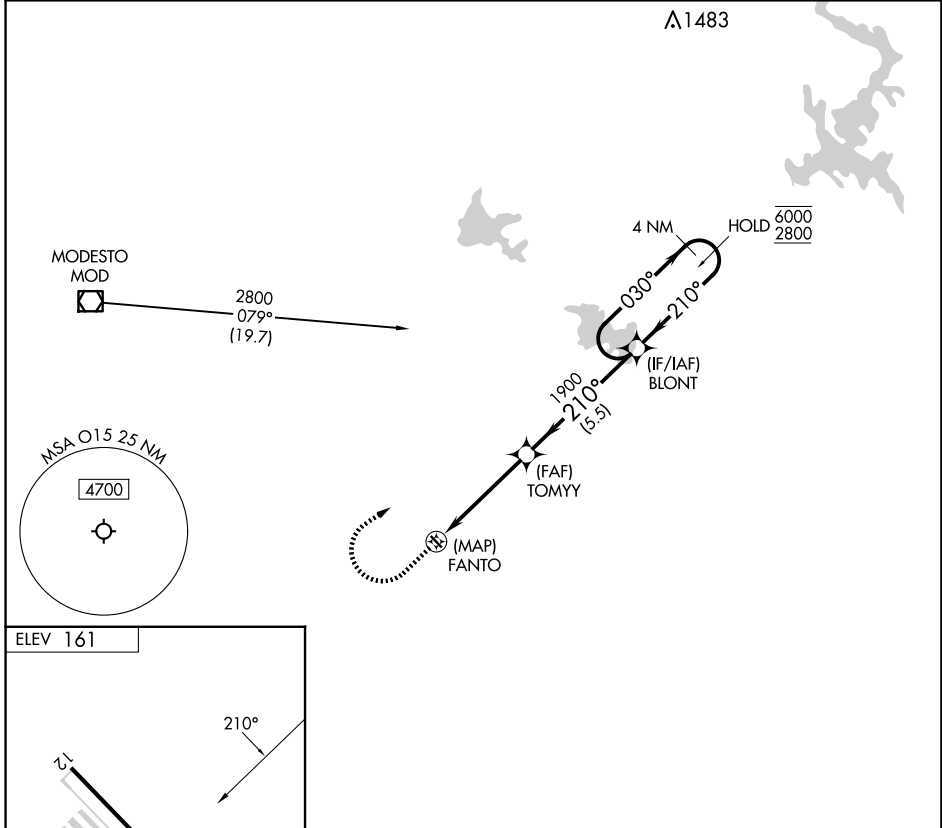

APP CRS 210°	Rwy Idg TDZE Apt Elev	N/A N/A 161
------------------------	-----------------------------	--

RNAV (GPS)-A

TURLOCK MUNI (O15)

RNP APCH - GPS.	MISSED APPROACH: Climb to 900 then climbing right turn to 2800 direct BLONT and hold.
Procedure NA at night. Use MER altimeter setting; when not received, use MCE altimeter setting and increase all MDAs 20 feet.	

MER AWOS-3 124.475	NORCAL APP CON 120.95 269.45	UNICOM 122.8 (CTAF)
------------------------------	--	-------------------------------

SW-2, 11 JUN 2026 to 09 JUL 2026

SW-2, 11 JUN 2026 to 09 JUL 2026

900	2800	BLONT	BLONT	
↑	↷	✧	4 NM Holding Pattern	
FANTO		TOMYY	030° → 6000 ← 210° 2800	
4.5 NM		5.5 NM		
CATEGORY	A	B	C	D
CIRCLING	740-1 579 (600-1)	760-1 599 (600-1)	NA	