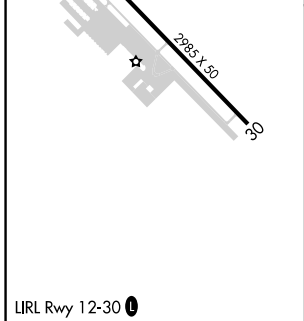

APP CRS 210°	Rwy Idg TDZE Apt Elev	N/A N/A 161
------------------------	-----------------------------	--

RNAV (GPS)-A

TURLOCK MUNI (O15)

RNP APCH - GPS.	MISSED APPROACH: Climb to 900 then climbing right turn to 2800 direct BLONT and hold.
Procedure NA at night. Use MER altimeter setting; when not received, use MCE altimeter setting and increase all MDAs 20 feet.	

MER AWOS-3 124.475	NORCAL APP CON 120.95 269.45	UNICOM 122.8 (CTAF)
------------------------------	--	-------------------------------

SW-2, 11 JUN 2026 to 09 JUL 2026

SW-2, 11 JUN 2026 to 09 JUL 2026

900	2800	BLONT	BLONT	
↑	↷	✧	4 NM Holding Pattern	
FANTO		TOMYY	030° → 6000 ← 210° 2800	
4.5 NM		5.5 NM		
CATEGORY	A	B	C	D
CIRCLING	740-1 579 (600-1)	760-1 599 (600-1)	NA	