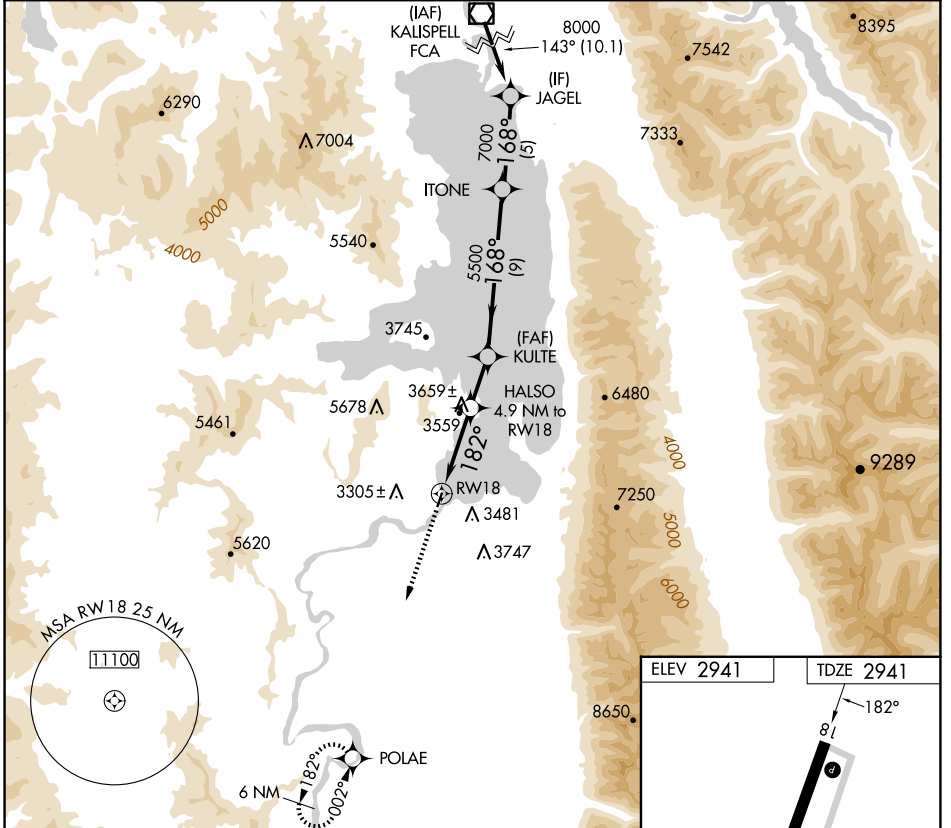

APP CRS	Rwy Ldg	4195
182°	TDZE	2941
	Apt Elev	2941

RNAV (GPS) RWY 18

POLSON (8S1)

<p>NA</p> <p>Procedure NA at night. DME/DME RNP-0.3 NA. Use Glacier Park Intl altimeter setting. Helicopter visibility reduction below 1 SM NA.</p>	<p>MISSED APPROACH: Climb to 9200 direct POLAE and hold.</p>
--	--

GPI ASOS 132.625	SALT LAKE CENTER 127.075 244.875	UNICOM 122.8 (CTAF) 0
----------------------------	--	---------------------------------

NW-1, 11 JUN 2026 to 09 JUL 2026

NW-1, 11 JUN 2026 to 09 JUL 2026

9200	POLAE	HALSO 4.9 NM to RW18	KULTE	ITONE	JAGEL	FCA VOR/DME
		≤ 3.09° TCH 30	182°	168°	143°	8000
		4560	5500	7000	8000	Procedure Turn NA
		4.9 NM	2.9 NM	9 NM	5 NM	10.1 NM
CATEGORY	A	B	C	D		
LNAV MDA	4480-1¼ 1539 (1600-1¼)	4480-1½ 1539 (1600-1½)	NA			
CIRCLING	4480-1¼ 1539 (1600-1¼)	4480-1½ 1539 (1600-1½)	NA			