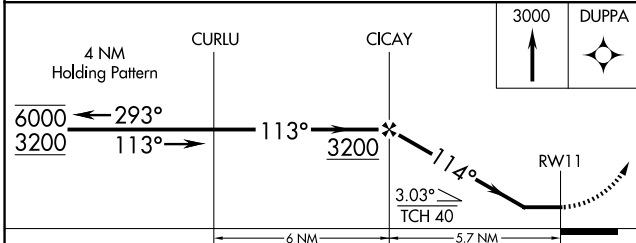

APP CRS	Rwy Ldg	3098
114°	TDZE	1336
	Apt Elev	1336

RNAV (GPS) RWY 11

TRACY MUNI (TKC)

RNP APCH - GPS.

Procedure NA at night. Rwy 11 helicopter visibility reduction below 1 SM NA. Circling NA to Rwy 17-35.

MISSED APPROACH: Climb to 3000 direct DUPPA and hold.

AWOS-3PT 120.0	MINNEAPOLIS CENTER 127.1 290.2	CTAF 122.9
--------------------------	--	----------------------

NC-1, 11 JUN 2026 to 09 JUL 2026

NC-1, 11 JUN 2026 to 09 JUL 2026

CATEGORY	A	B	C	D
LNAV MDA	1920-1	584 (600-1)		NA
CIRCLING	1960-1	624 (700-1)		NA