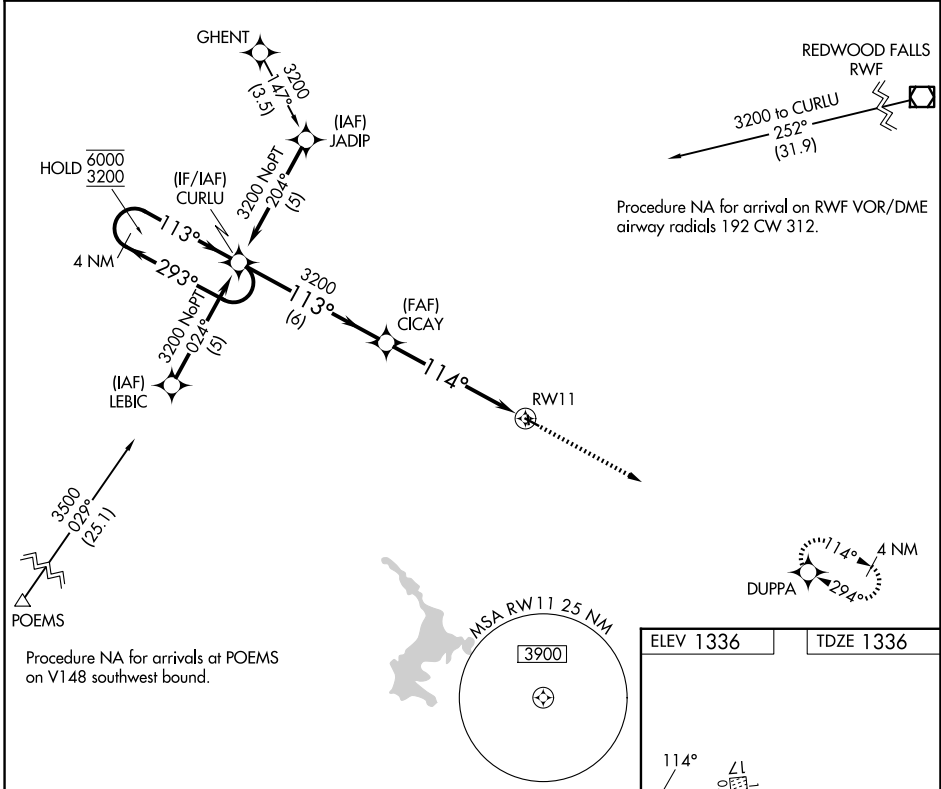

APP CRS	Rwy Ldg	3098
114°	TDZE	1336
	Apt Elev	1336

RNAV (GPS) RWY 11

TRACY MUNI (TKC)

RNP APCH - GPS.

Procedure NA at night. Rwy 11 helicopter visibility reduction below 1 SM NA. Circling NA to Rwy 17-35.

MISSED APPROACH: Climb to 3000 direct DUPPA and hold.

AWOS-3PT 120.0	MINNEAPOLIS CENTER 127.1 290.2	CTAF 122.9
--------------------------	--	----------------------

NC-1, 11 JUN 2026 to 09 JUL 2026

NC-1, 11 JUN 2026 to 09 JUL 2026

CATEGORY	A	B	C	D
LNAV MDA	1920-1	584 (600-1)		NA
CIRCLING	1960-1	624 (700-1)		NA