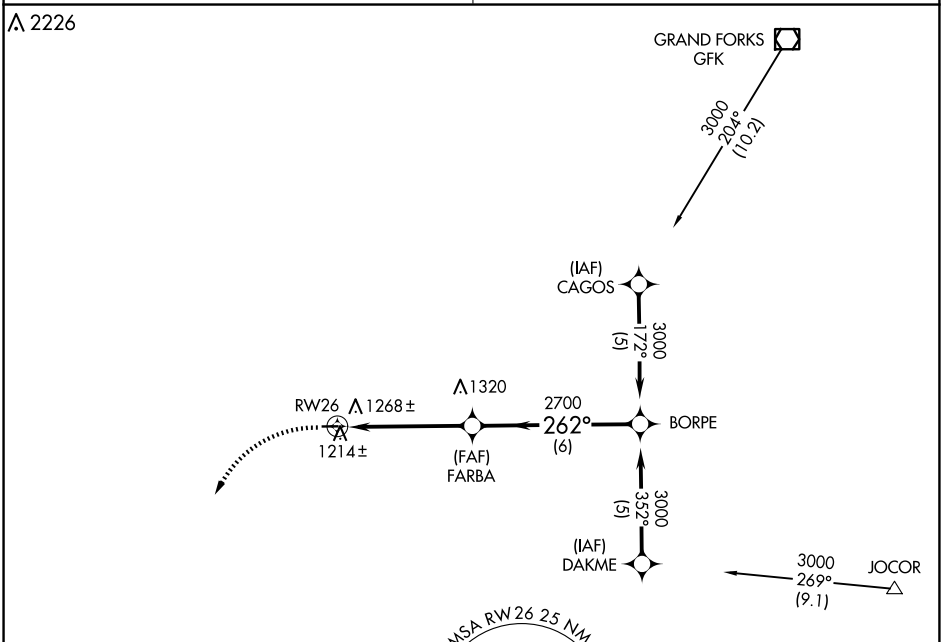

APP CRS	Rwy Idg	3160
262°	TDZE	1117
	Apt Elev	1117

RNAV (GPS) RWY 26

NORTHWOOD MUNI/VINCE FLD (4V4)

RNP APCH - GPS.
 Use Grand Forks Intl altimeter setting.

MISSED APPROACH: Climb to 1800 then climbing left turn to 3500 direct UNIZY WP and hold.

GRAND FORKS APP CON★
118.1 318.1

UNICOM
122.8 (CTAF) 0

ELEV 1117	TDZE 1117
-----------	-----------

CATEGORY	A	B	C	D
LNVA MDA	1660-1	543 (600-1)	NA	
CIRCLING	1720-1	603 (700-1)	NA	

NC-1, 11 JUN 2026 to 09 JUL 2026

NC-1, 11 JUN 2026 to 09 JUL 2026