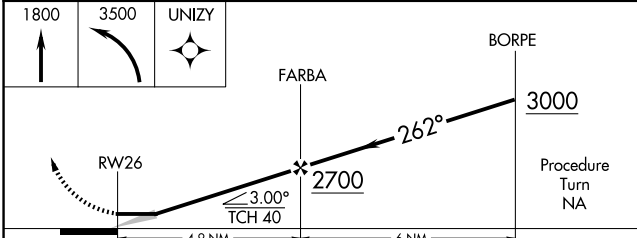

APP CRS	Rwy Idg	3160
262°	TDZE	1117
	Apt Elev	1117

RNAV (GPS) RWY 26

NORTHWOOD MUNI/VINCE FLD (4V4)

RNP APCH - GPS.
Use Grand Forks Intl altimeter setting.

MISSED APPROACH: Climb to 1800 then climbing left turn to 3500 direct UNIZY WP and hold.

GRAND FORKS APP CON★
118.1 318.1

UNICOM
122.8 (CTAF) 0