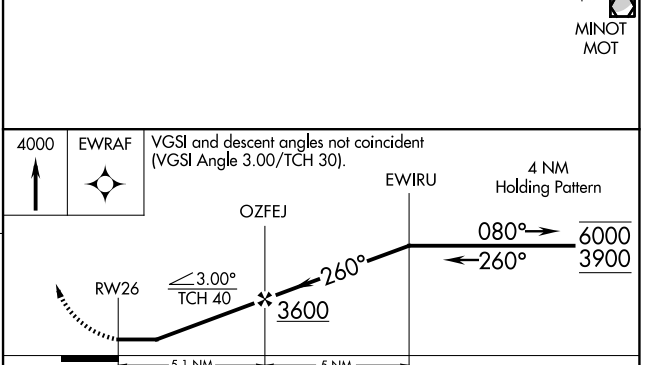

CATEGORY	A	B	C	D
LNAV MDA	2420-1	460 (500-1)	NA	
CIRCLING	2660-1¼ 698 (700-1¼)	2660-1½ 698 (700-1½)	NA	

NC-1, 11 JUN 2026 to 09 JUL 2026

NC-1, 11 JUN 2026 to 09 JUL 2026