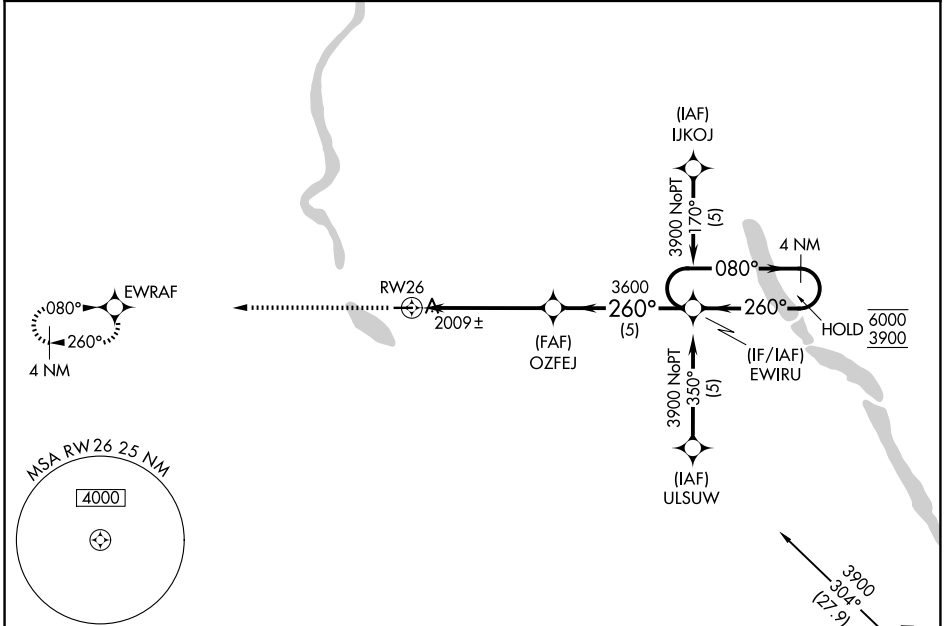

APP CRS	Rwy Ldg	3700
260°	TDZE	1960
	Apt Elev	1962

RNAV (GPS) RWY 26

KENMARE MUNI (7K5)

RNP APCH.	Procedure NA at night. Use Minot Intl altimeter setting.	MISSED APPROACH: Climb to 4000 direct EWRAF and hold.
-----------	---	---

MOT ASOS 118.725	MINOT APP CON* 119.6 363.8	UNICOM 122.8 (CTAF) 0
----------------------------	--------------------------------------	---------------------------------

ELEV 1962	TDZE 1960
-----------	-----------

CATEGORY	A	B	C	D
LNAV MDA	2420-1	460 (500-1)	NA	
CIRCLING	2660-1¼ 698 (700-1¼)	2660-1½ 698 (700-1½)	NA	

NC-1, 11 JUN 2026 to 09 JUL 2026

NC-1, 11 JUN 2026 to 09 JUL 2026