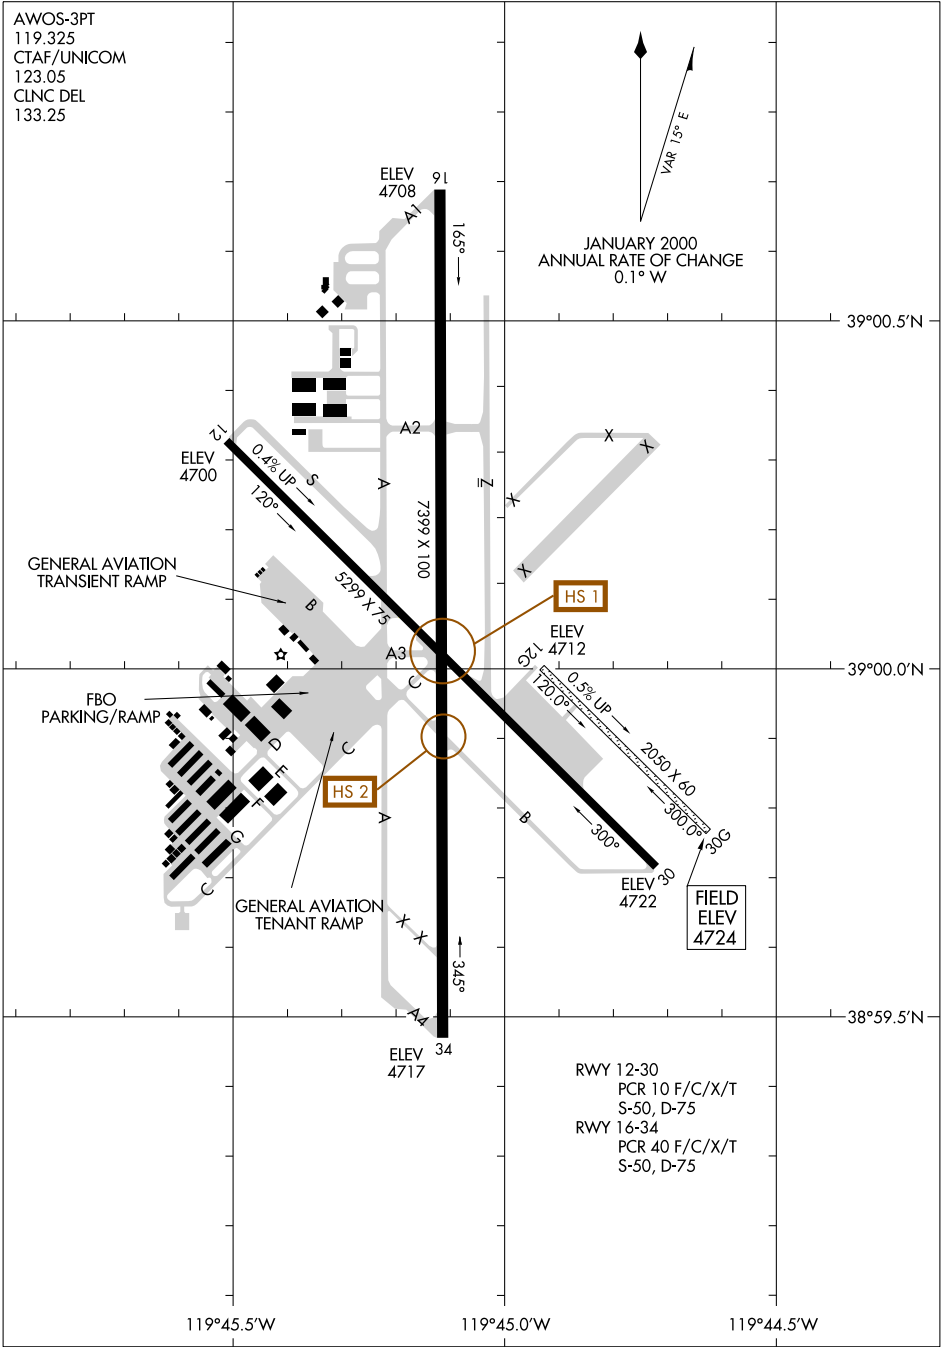

AIRPORT DIAGRAM

AL-9430 (FAA)

MINDEN-TAHOE (MEV)
MINDEN, NEVADA

AWOS-3PT
119.325
CTAF/UNICOM
123.05
CLNC DEL
133.25

JANUARY 2000
ANNUAL RATE OF CHANGE
0.1° W

SW-4, 11 JUN 2026 to 09 JUL 2026

SW-4, 11 JUN 2026 to 09 JUL 2026

RWY 12-30
PCR 10 F/C/X/T
S-50, D-75
RWY 16-34
PCR 40 F/C/X/T
S-50, D-75

119°45.5'W 119°45.0'W 119°44.5'W

AIRPORT DIAGRAM

MINDEN, NEVADA
MINDEN-TAHOE (MEV)