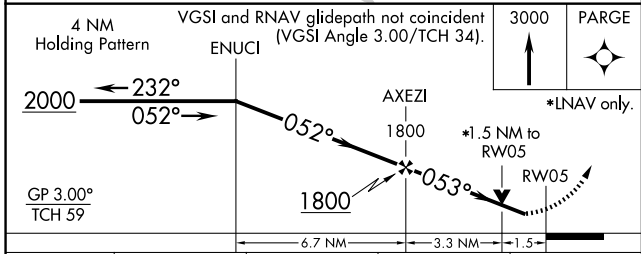

WAAS CH 61121 W05A	APP CRS 053°	Rwy Idg TDZE 215 Apt Elev 215
--	------------------------	---

RNAV (GPS) RWY 5

EARLY COUNTY (BIJ)

RNP APCH - GPS.	MISSED APPROACH: Climb to 3000 direct PARGE and hold.
-----------------	---

AWOS-3PT 118.475	CAIRNS APP CON ★ 125.4 327.125	CTAF 122.9 0
----------------------------	--	------------------------

ELEV 215	TDZE 215
----------	----------

CATEGORY	A	B	C	D
LPV DA		528-1	313 (400-1)	
LNAV/VNAV DA		580-1	365 (400-1)	
LNAV MDA	740-1	525 (600-1)	740-1½	525 (600-1½)
CIRCLING	740-1	525 (600-1)	860-1¾ 645 (700-1¾)	960-2½ 745 (800-2½)