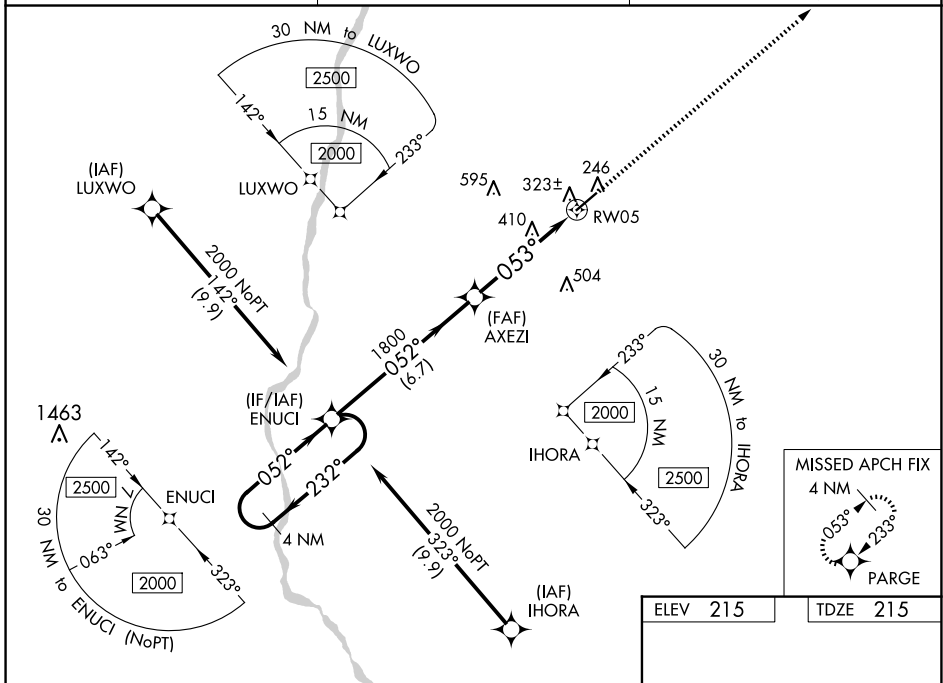

WAAS CH 61121 W05A	APP CRS 053°	Rwy Idg TDZE 215 Apt Elev 215
--	------------------------	---

RNAV (GPS) RWY 5

EARLY COUNTY (BIJ)

RNP APCH - GPS.	MISSED APPROACH: Climb to 3000 direct PARGE and hold.
-----------------	---

AWOS-3PT 118.475	CAIRNS APP CON ★ 125.4 327.125	CTAF 122.9 0
----------------------------	--	------------------------

ELEV 215	TDZE 215
----------	----------

CATEGORY	A	B	C	D
LPV DA		528-1	313 (400-1)	
LNAV/VNAV DA		580-1	365 (400-1)	
LNAV MDA	740-1	525 (600-1)	740-1½	525 (600-1½)
CIRCLING	740-1	525 (600-1)	860-1¾ 645 (700-1¾)	960-2½ 745 (800-2½)

MIRL Rwy 5-23 0

SE-4, 11 JUN 2026 to 09 JUL 2026

SE-4, 11 JUN 2026 to 09 JUL 2026