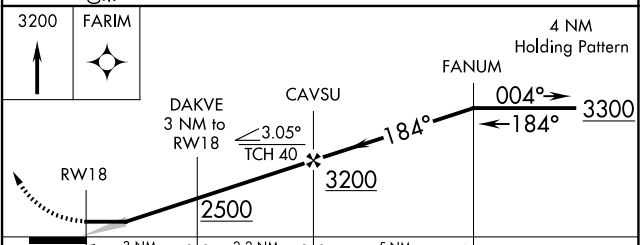

CATEGORY	A	B	C	D
LNAV MDA	2020-1	526 (600-1)	2020-1½ 526 (600-1½)	NA
CIRCLING	2060-1	559 (600-1)	2180-2 679 (700-2)	NA

EC-3, 11 JUN 2026 to 09 JUL 2026

EC-3, 11 JUN 2026 to 09 JUL 2026