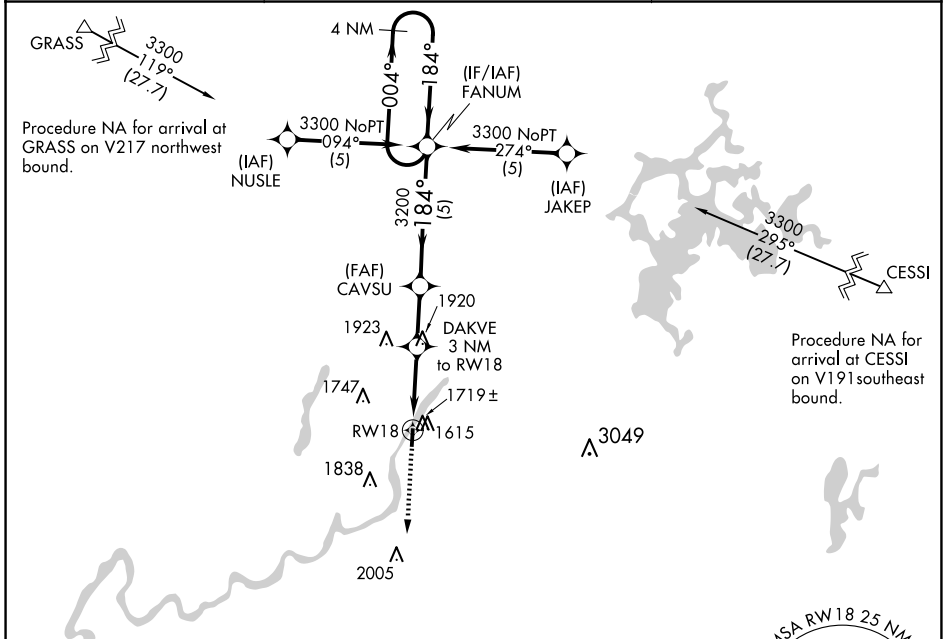

APP CRS	Rwy Idg	3200
184°	TDZE	1494
	Apt Elev	1501

RNAV (GPS) RWY 18

PARK FALLS MUNI (PKF)

▼ Use Phillips altimeter setting. DME/DME ▲ NA RNP-0.3 NA. Procedure NA at night.	MISSED APPROACH: Climb to 3200 direct FARIM WP and hold.

PBH AWOS-3 125.875	MINNEAPOLIS CENTER 133.65 281.5	CTAF 122.9 0

ELEV 1501	TDZE 1494