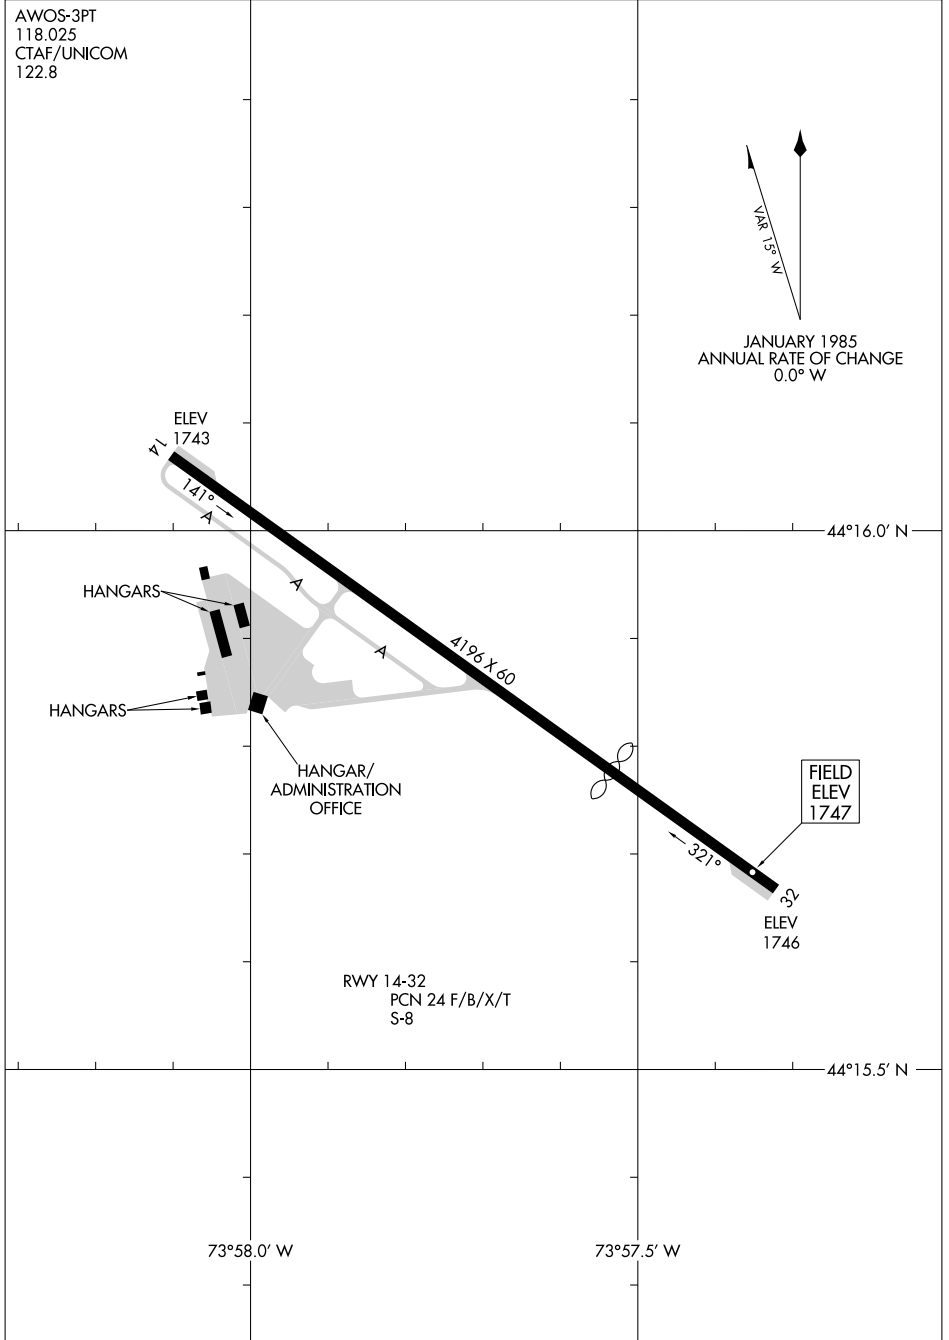

# AIRPORT DIAGRAM

AL-9371 (FAA)

LAKE PLACID (LKP)  
LAKE PLACID, NEW YORK

AWOS-3PT  
118.025  
CTAF/UNICOM  
122.8

NE-2, 11 JUN 2026 to 09 JUL 2026

NE-2, 11 JUN 2026 to 09 JUL 2026

# AIRPORT DIAGRAM

26134

LAKE PLACID, NEW YORK  
LAKE PLACID (LKP)