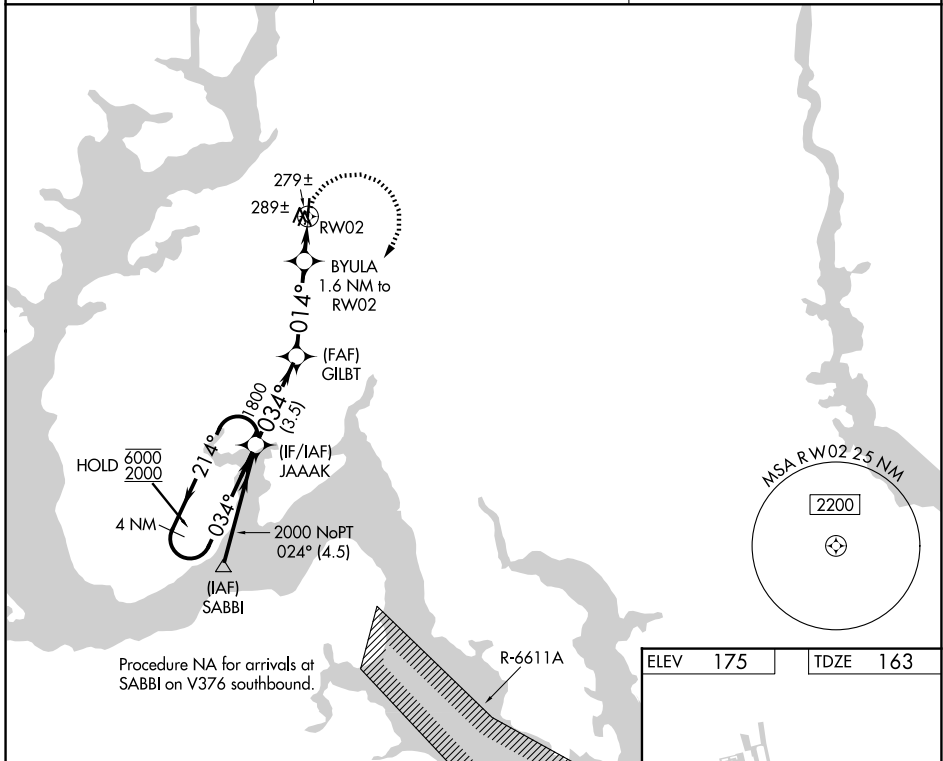

WAAS CH 78036 W02A	APP CRS 014°	Rwy Ldg TDZE Apt Elev	3740 163 175
--	------------------------	-----------------------------	---

RNAV (GPS) RWY 2

MARYLAND (2W5)

RNP APCH: NA Circling Rwy 20 NA at night. Rwy 2 helicopter visibility reduction below 3/4 SM NA. Use Ronald Reagan Washington Ntl altimeter setting.		MISSED APPROACH: Climbing right turn to 2000 direct JAAAK and hold.
DCA ASOS 132.65	POTOMAC APP CON 124.7 338.2	UNICOM 122.7 (CTAF)

NE-3, 11 JUN 2026 to 09 JUL 2026

NE-3, 11 JUN 2026 to 09 JUL 2026

Procedure NA for arrivals at SABBI on V376 southbound.

ELEV	175	TDZE	163
------	-----	------	-----

CATEGORY	A	B	C	D
LP MDA	600-1	437 (500-1)		NA
LNAV MDA	620-1	457 (500-1)		NA
CIRCLING	700-1	525 (600-1)		NA