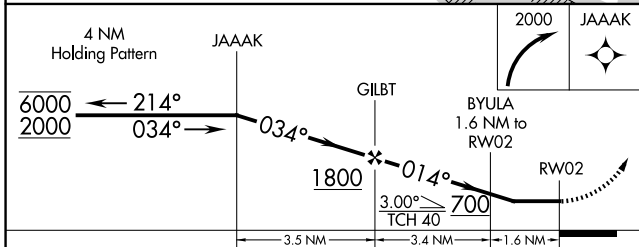

WAAS CH 78036 W02A	APP CRS 014°	Rwy Ldg TDZE Apt Elev	3740 163 175
--	------------------------	-----------------------------	---

RNAV (GPS) RWY 2

MARYLAND (2W5)

RNP APCH: NA Circling Rwy 20 NA at night. Rwy 2 helicopter visibility reduction below 3/4 SM NA. Use Ronald Reagan Washington Ntl altimeter setting.		MISSED APPROACH: Climbing right turn to 2000 direct JAAAK and hold.
DCA ASOS 132.65	POTOMAC APP CON 124.7 338.2	UNICOM 122.7 (CTAF)

NE-3, 11 JUN 2026 to 09 JUL 2026

NE-3, 11 JUN 2026 to 09 JUL 2026

Procedure NA for arrivals at SABBI on V376 southbound.

ELEV	175	TDZE	163
------	-----	------	-----

CATEGORY	A	B	C	D
LP MDA	600-1	437 (500-1)		NA
LNAV MDA	620-1	457 (500-1)		NA
CIRCLING	700-1	525 (600-1)		NA