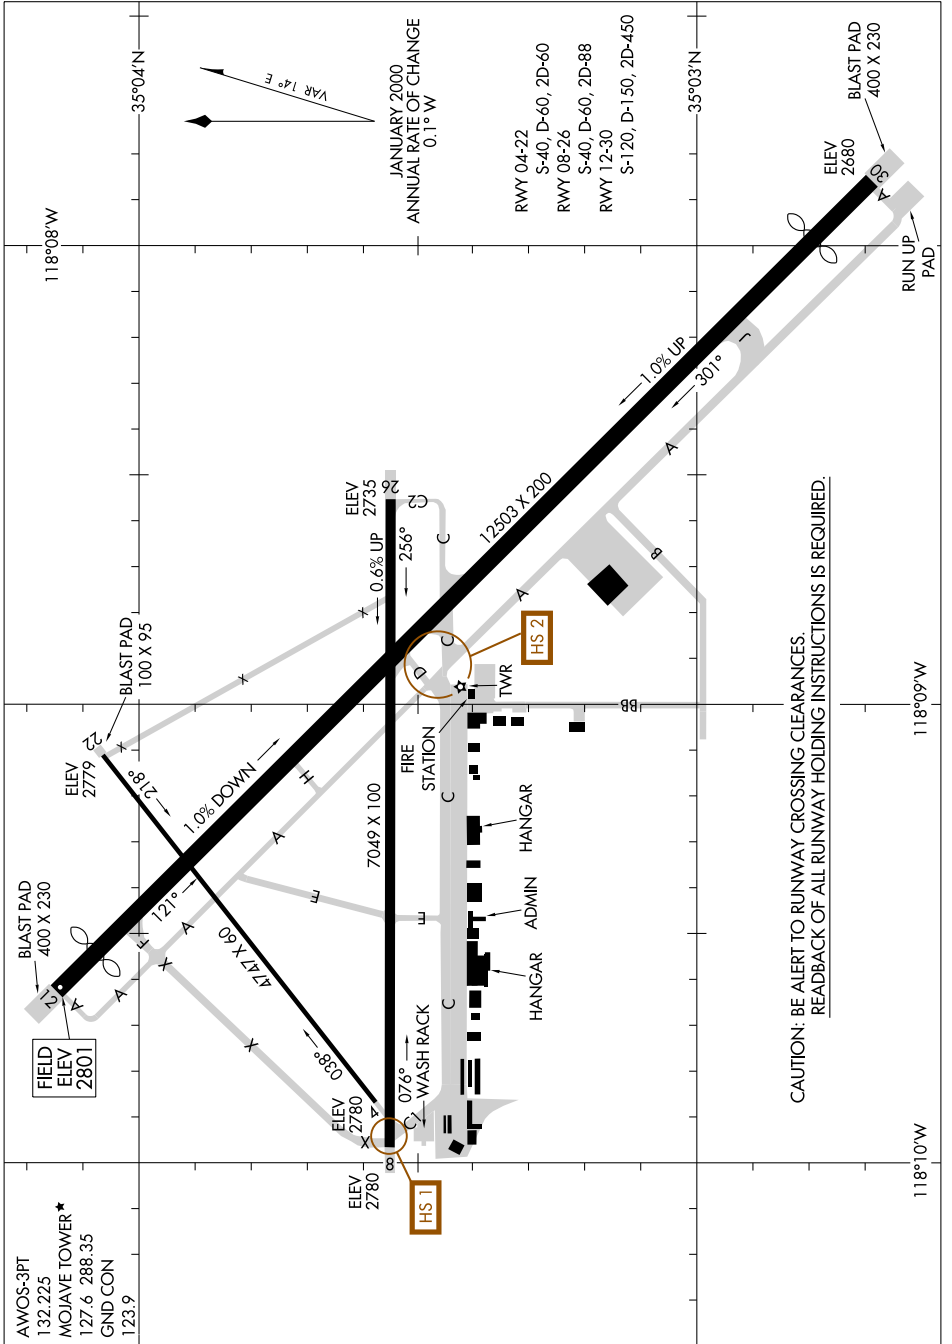

AIRPORT DIAGRAM

MOJAVE AIR & SPACE PORT/RUTAN FLD (MHV)
AL-9353 (FAA)
MOJAVE, CALIFORNIA

SW-3, 11 JUN 2026 to 09 JUL 2026

SW-3, 11 JUN 2026 to 09 JUL 2026

AIRPORT DIAGRAM

MOJAVE, CALIFORNIA
MOJAVE AIR & SPACE PORT/RUTAN FLD (MHV)