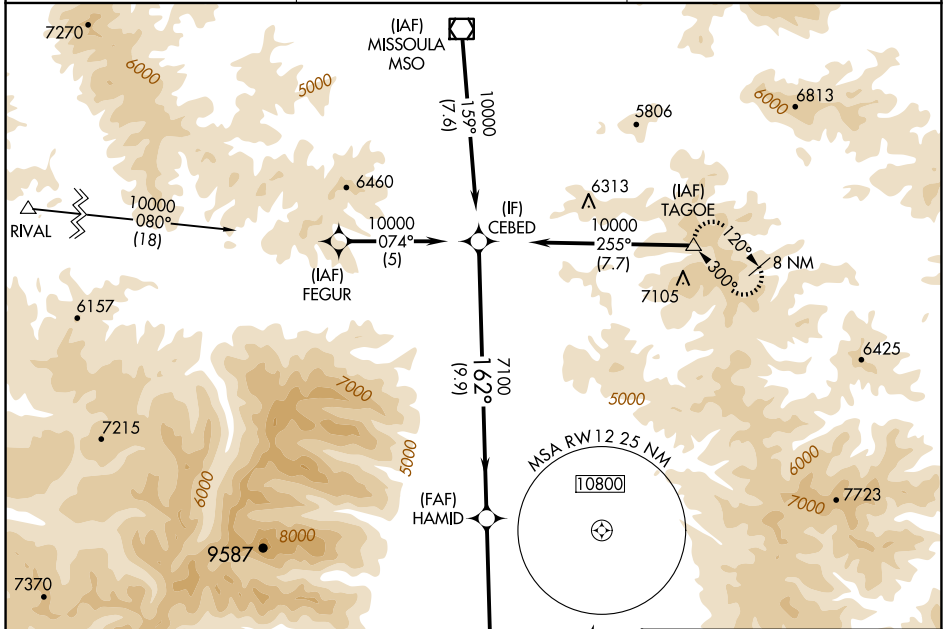

APP CRS <b>162°</b>	Rwy Ldg TDZE Apt Elev	<b>N/A</b> <b>N/A</b> <b>3614</b>
------------------------	-----------------------------	---

# RNAV (GPS)-A

STEVENSVILLE (32S)

RNP APCH.	MISSED APPROACH: Climbing left turn to 13000 direct TAGOE and hold, continue climb-in-hold to 13000.
Procedure NA at night.	

AWOS-AV <b>120.925</b>	SPOKANE APP CON* <b>124.9 298.95</b>	UNICOM <b>122.8 (CTAF)</b>
---------------------------	---	-------------------------------

CATEGORY	A	B	C	D
CIRCLING	6400-1¼ 2786 (2800-1¼)	6400-1½ 2786 (2800-1½)	NA	

NW-1, 11 JUN 2026 to 09 JUL 2026

NW-1, 11 JUN 2026 to 09 JUL 2026