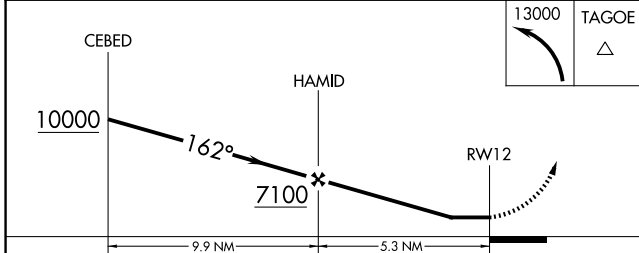

# RNAV (GPS)-A

STEVENSVILLE (32S)

RNP APCH.	MISSED APPROACH: Climbing left turn to 13000 direct TAGOE and hold, continue climb-in-hold to 13000.
Procedure NA at night.	

AWOS-AV <b>120.925</b>	SPOKANE APP CON* <b>124.9 298.95</b>	UNICOM <b>122.8 (CTAF)</b>
---------------------------	---	-------------------------------