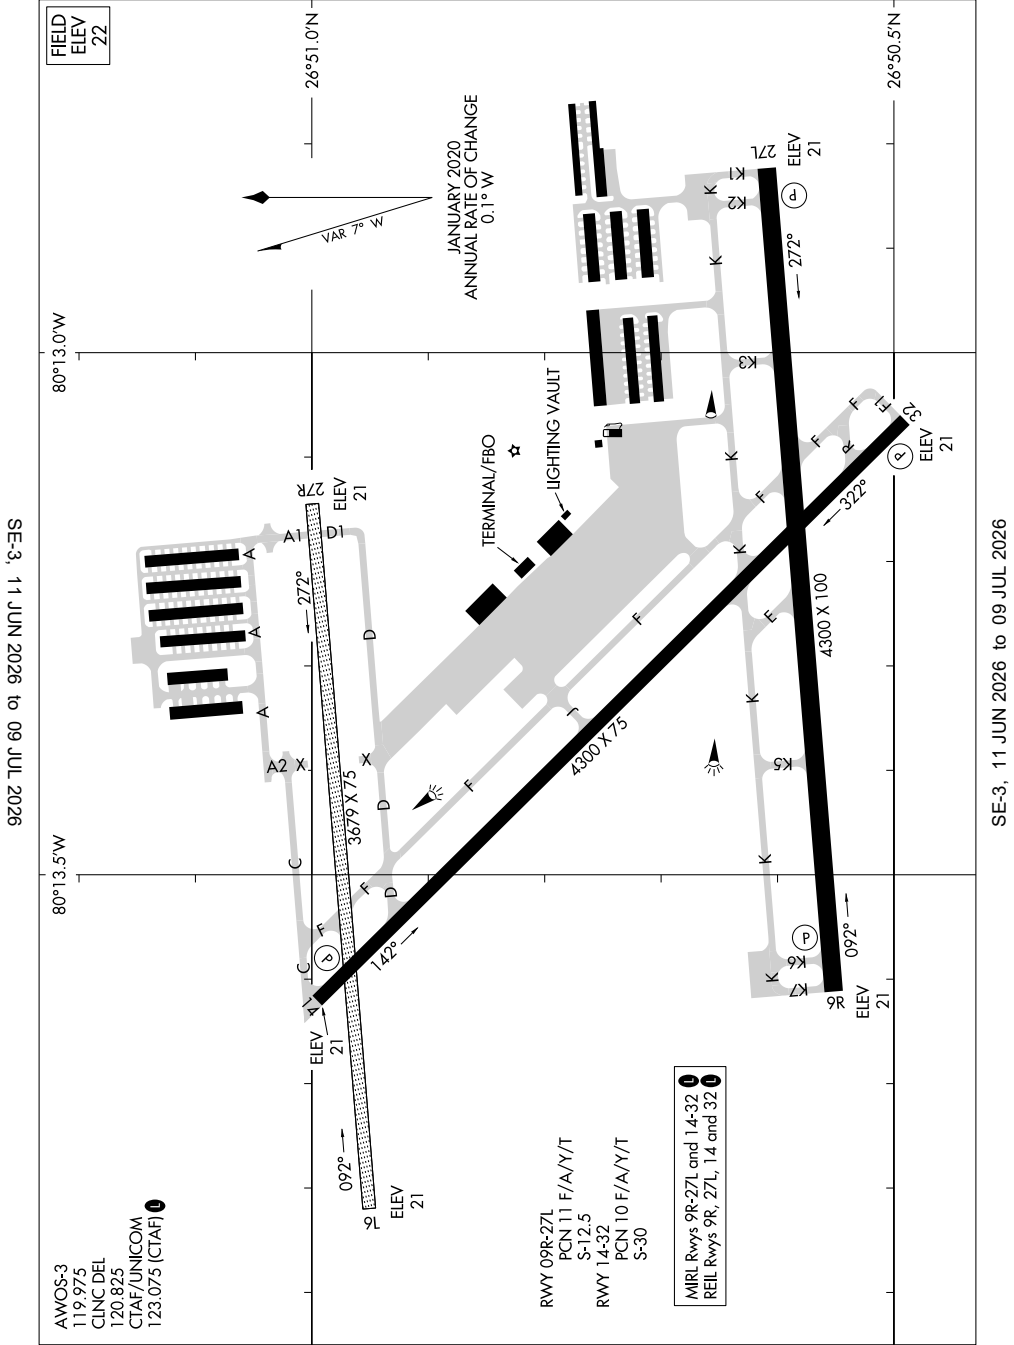

# AIRPORT DIAGRAM

NORTH PALM BEACH COUNTY GENERAL AVIATION (F45)  
AL-91.51 (FAA)  
WEST PALM BEACH, FLORIDA

SE-3, 11 JUN 2026 to 09 JUL 2026

SE-3, 11 JUN 2026 to 09 JUL 2026

# AIRPORT DIAGRAM

WEST PALM BEACH, FLORIDA  
NORTH PALM BEACH COUNTY GENERAL AVIATION (F45)