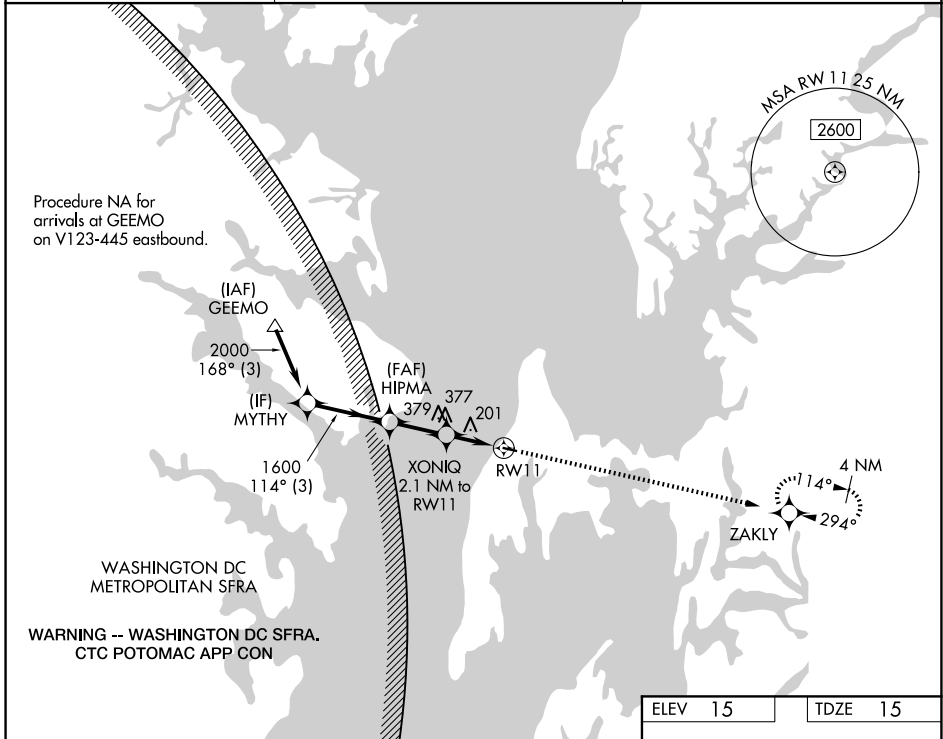

WAAS CH 56639 W11A	APP CRS 114°	Rwy Ldg 2714 TDZE 15 Apt Elev 15
--	------------------------	---

RNAV (GPS) RWY 11

BAY BRIDGE (W29)

RNP APCH. MISSED APPROACH: Climb to 2100 direct ZAKLY and hold.

For uncompensated Baro-VNAV systems, LNAV/VNAV NA below -15°C or above 54°C.

AWOS-3 120.575	POTOMAC APP CON 119.0 282.275	UNICOM 122.725 (CTAF) 0
--------------------------	---	-----------------------------------

NE-3, 11 JUN 2026 to 09 JUL 2026

NE-3, 11 JUN 2026 to 09 JUL 2026