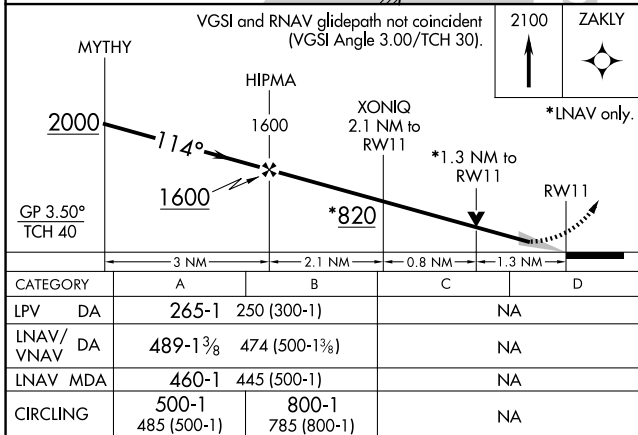

WAAS CH 56639 W11A	APP CRS 114°	Rwy Ldg 2714 TDZE 15 Apt Elev 15
--	------------------------	---

RNAV (GPS) RWY 11

BAY BRIDGE (W29)

RNP APCH. MISSED APPROACH: Climb to 2100 direct ZAKLY and hold.

For uncompensated Baro-VNAV systems, LNAV/VNAV NA below -15°C or above 54°C.

AWOS-3 120.575	POTOMAC APP CON 119.0 282.275	UNICOM 122.725 (CTAF) 0
--------------------------	---	-----------------------------------

NE-3, 11 JUN 2026 to 09 JUL 2026

NE-3, 11 JUN 2026 to 09 JUL 2026