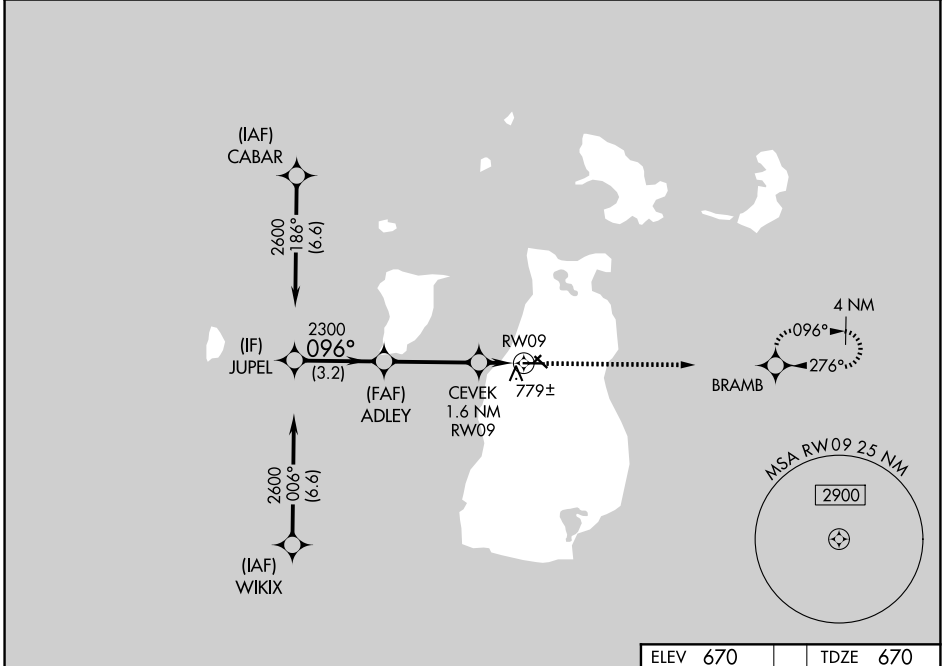

WAAS CH 77943 W09A	APP CRS 096°	Rwy Ldg TDZE Apt Elev	4299 670 670
--	------------------------	-----------------------------	---

RNAV (GPS) RWY 9

BEAVER ISLAND (SJX)

RNP APCH - GPS.		MISSED APPROACH: Climb to 2600 direct BRAMB and hold.
<p>▼ Circling NA to Rwys 5-23 and 14-32. For uncompensated Baro-VNAV systems, LNAV/VNAV NA below -16°C or above 54°C.</p> <p>▲</p>		
AWOS-3P 118.075	MINNEAPOLIS CENTER 134.6 354.05	UNICOM 122.8 (CTAF) 0

EC-1, 11 JUN 2026 to 09 JUL 2026

EC-1, 11 JUN 2026 to 09 JUL 2026