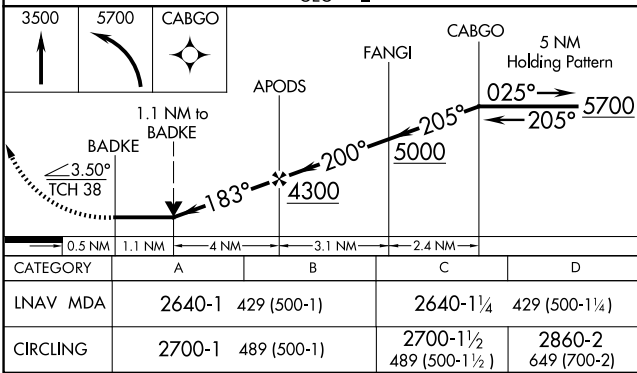

APP CRS	Rwy Ldg	6101
183°	TDZE	2211
	Apt Elev	2211

RNAV (GPS) RWY 16

DEER PARK (DEW)

When local altimeter setting not received, procedure NA.
 DME/DME RNP-0.3 NA.
 Helicopter visibility reduction below 3/4 SM NA.
 Circling NA west of Rwy 16-34.

MISSED APPROACH: Climb to 3500 then climbing left turn to 5700 direct CABGO and hold.

ASOS 135.175	SPOKANE APP CON 123.75 282.25	UNICOM 123.0 (CTAF) 0
------------------------	-----------------------------------------	---------------------------------