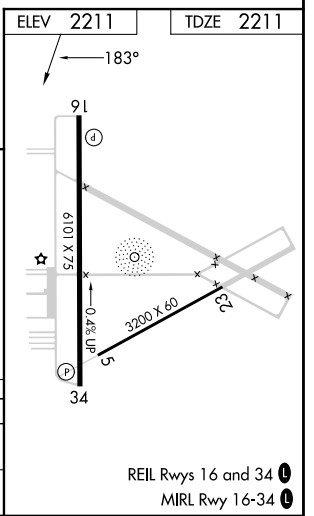

APP CRS	Rwy Ldg	6101
183°	TDZE	2211
	Apt Elev	2211

RNAV (GPS) RWY 16

DEER PARK (DEW)

When local altimeter setting not received, procedure NA.
 DME/DME RNP-0.3 NA.
 Helicopter visibility reduction below 3/4 SM NA.
 Circling NA west of Rwy 16-34.

MISSED APPROACH: Climb to 3500 then climbing left turn to 5700 direct CABGO and hold.

ASOS 135.175	SPOKANE APP CON 123.75 282.25	UNICOM 123.0 (CTAF) 0
------------------------	-----------------------------------------	---------------------------------