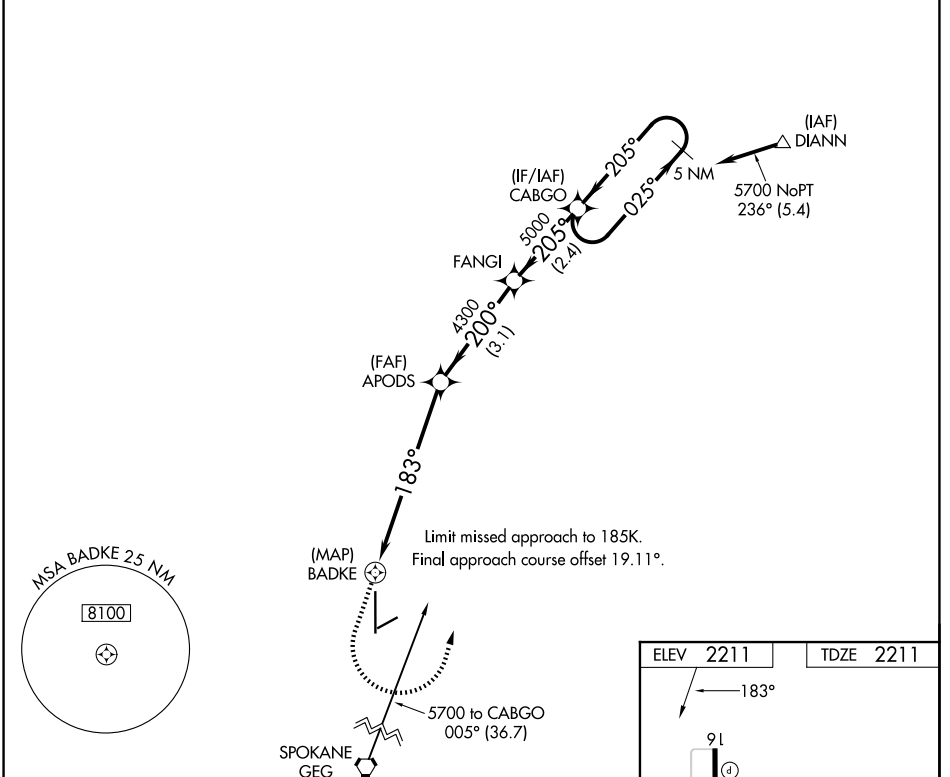

APP CRS	Rwy Ldg	6101
183°	TDZE	2211
	Apt Elev	2211

RNAV (GPS) RWY 16

DEER PARK (DEW)

When local altimeter setting not received, procedure NA.
 DME/DME RNP-0.3 NA.
 Helicopter visibility reduction below 3/4 SM NA.
 Circling NA west of Rwy 16-34.

MISSED APPROACH: Climb to 3500 then climbing left turn to 5700 direct CABGO and hold.

ASOS 135.175	SPOKANE APP CON 123.75 282.25	UNICOM 123.0 (CTAF) 0
------------------------	-----------------------------------------	---------------------------------

NW-1, 11 JUN 2026 to 09 JUL 2026

NW-1, 11 JUN 2026 to 09 JUL 2026