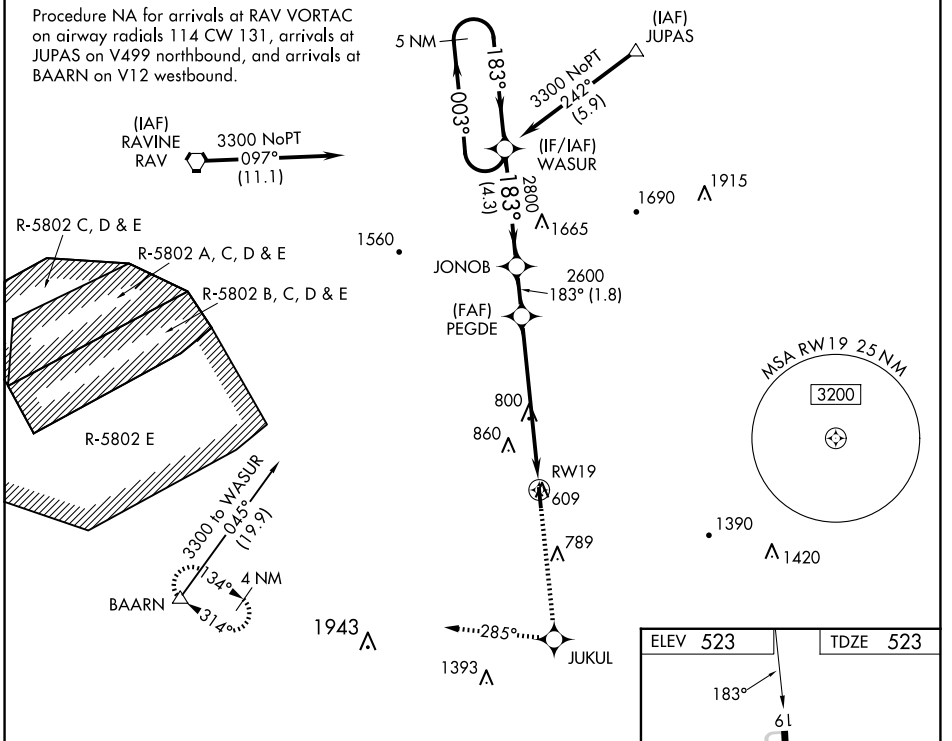

WAAS CH 73001 W19A	APP CRS 183°	Rwy Idg TDZE 523 Apt Elev 523	3609
--	------------------------	---	-------------

RNAV (GPS) RWY 19

DECK (9D4)

RNP APCH.	MISSED APPROACH: Climb to 4000 direct JUKUL and climbing right turn on track 285° to BAARN and hold.
<p>▼ When local altimeter setting not received, use Reading altimeter setting.</p> <p>▲ Circling Rwy 1 NA at night.</p>	

AWOS-2 118.45	RDG ASOS 127.1	HARRISBURG APP CON 118.25 269.45	UNICOM 122.8 (CTAF)
-------------------------	--------------------------	--	-------------------------------

CATEGORY	A	B	C	D
LPV DA	837-1 314 (400-1)			NA
LNAV MDA	1200-1	677 (700-1)	1200-2 677 (700-2)	NA
CIRCLING	1200-1 677 (700-1)	1240-1 717 (800-1)	1240-2 717 (800-2)	NA

NE-4, 11 JUN 2026 to 09 JUL 2026

NE-4, 11 JUN 2026 to 09 JUL 2026