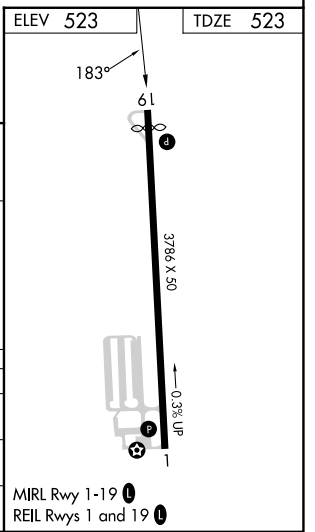

WAAS CH 73001 W19A	APP CRS 183°	Rwy Idg TDZE 523 Apt Elev 523	3609

RNAV (GPS) RWY 19

DECK (9D4)

RNP APCH.	MISSED APPROACH: Climb to 4000 direct JUKUL and climbing right turn on track 285° to BAARN and hold.
▼ When local altimeter setting not received, use Reading altimeter setting. ▲ Circling Rwy 1 NA at night.	

AWOS-2 118.45	RDG ASOS 127.1	HARRISBURG APP CON 118.25 269.45	UNICOM 122.8 (CTAF)

CATEGORY	A	B	C	D
LPV DA	837-1 314 (400-1)			NA
LNAV MDA	1200-1	677 (700-1)	1200-2 677 (700-2)	NA
CIRCLING	1200-1 677 (700-1)	1240-1 717 (800-1)	1240-2 717 (800-2)	NA

NE-4, 11 JUN 2026 to 09 JUL 2026

NE-4, 11 JUN 2026 to 09 JUL 2026