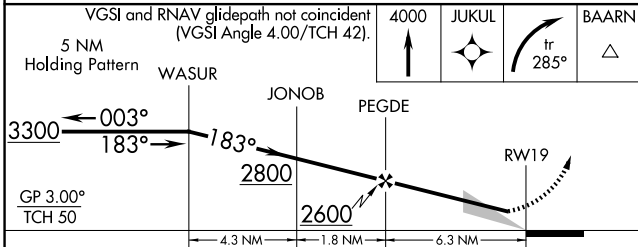

WAAS CH 73001 W19A	APP CRS 183°	Rwy Idg TDZE 523 Apt Elev 523	3609
--	------------------------	---	-------------

RNAV (GPS) RWY 19

DECK (9D4)

RNP APCH.	MISSED APPROACH: Climb to 4000 direct JUKUL and climbing right turn on track 285° to BAARN and hold.
<p>▼ When local altimeter setting not received, use Reading altimeter setting.</p> <p>▲ Circling Rwy 1 NA at night.</p>	

AWOS-2 118.45	RDG ASOS 127.1	HARRISBURG APP CON 118.25 269.45	UNICOM 122.8 (CTAF)
-------------------------	--------------------------	--	-------------------------------

CATEGORY	A	B	C	D
LPV DA	837-1 314 (400-1)			NA
LNAV MDA	1200-1	677 (700-1)	1200-2 677 (700-2)	NA
CIRCLING	1200-1 677 (700-1)	1240-1 717 (800-1)	1240-2 717 (800-2)	NA