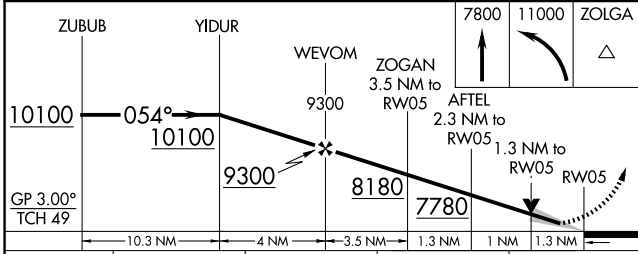

WAAS CH 65820 W05A	APP CRS 054°	Rwy Ldg TDZE Apt Elev	8801 7014 7014
--	------------------------	-----------------------------	---

RNAV (GPS) RWY 5

SHIVELY FLD (SAA)

RNP APCH - GPS.	MISSED APPROACH: Climb to 7800 then climbing left turn to 11000 direct ZOLGA and hold.
-----------------	--

AWOS-3PT 118.175	DENVER CENTER 132.1 254.35	UNICOM 122.8 (CTAF) 0
----------------------------	--------------------------------------	---------------------------------

ELEV 7014	TDZE 7014
-----------	-----------