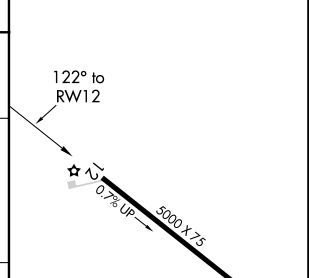

NC-1, 11 JUN 2026 to 09 JUL 2026

NC-1, 11 JUN 2026 to 09 JUL 2026

ELEV 3333	TDZE 3319