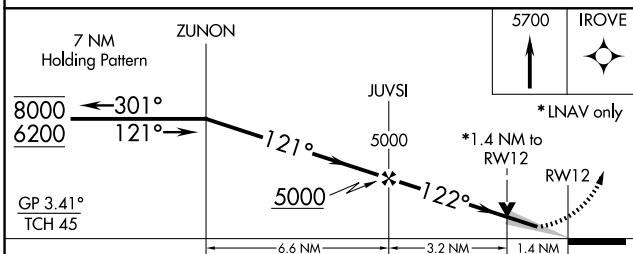

NC-1, 11 JUN 2026 to 09 JUL 2026

NC-1, 11 JUN 2026 to 09 JUL 2026

ELEV 3333	TDZE 3319