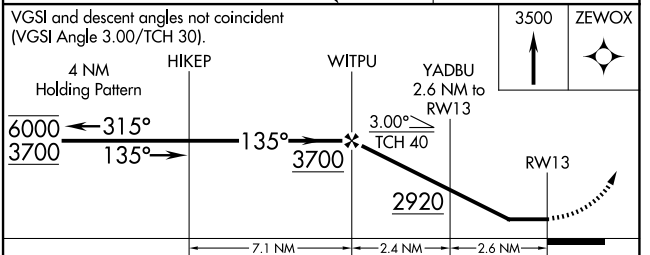

CATEGORY	A	B	C	D
LP MDA	2560-1	499 (500-1)	2560-1³/₈ 499 (500-1³/₈)	NA
LNAV MDA	2620-1	559 (600-1)	2620-1¹/₈ 559 (600-1¹/₈)	NA
CIRCLING	2660-1	598 (600-1)	2820-2¹/₄ 758 (800-2¹/₄)	NA

NC-1, 11 JUN 2026 to 09 JUL 2026

NC-1, 11 JUN 2026 to 09 JUL 2026