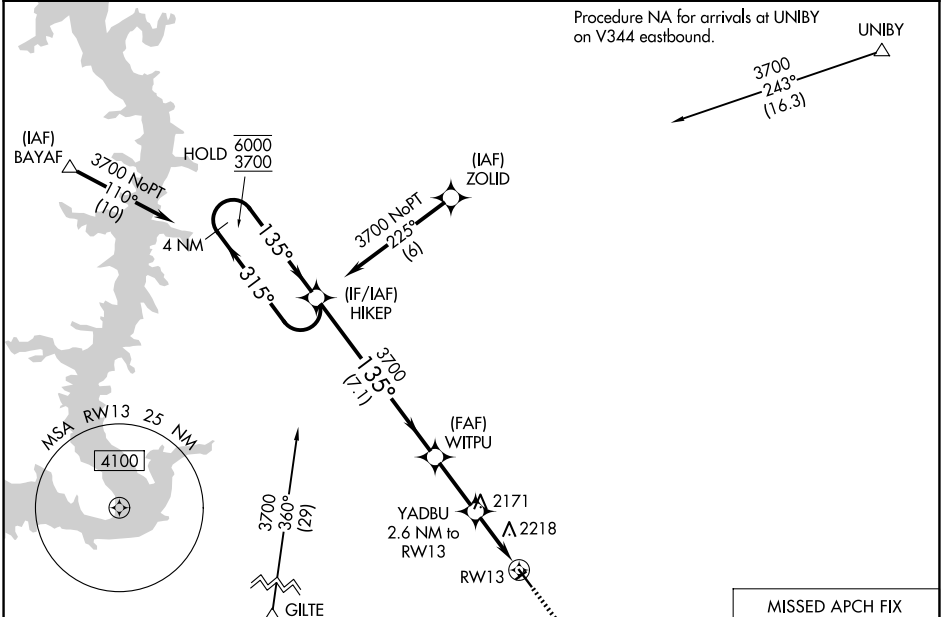

WAAS CH 93921 W13A	APP CRS 135°	Rwy Ldg TDZE Apt Elev	4400 2061 2062

RNAV (GPS) RWY 13

GETTYSBURG MUNI (ØD8)

RNP APCH-GPS.		MISSED APPROACH: Climb to 3500 direct ZEWOX and hold.
⚠ NA Circling NA to Rwys 4 and 22. Procedure NA at night. Rwy 13 helicopter visibility reduction below 1 SM NA. When local altimeter setting not received, use Pierre altimeter setting.		

AWOS-3P 119.275	MINNEAPOLIS CENTER 125.1 269.1	UNICOM 122.8 (CTAF) 0

ELEV 2062	TDZE 2061