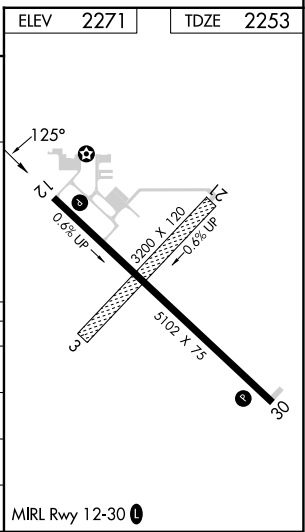

CATEGORY	A	B	C	D
LPV DA	2503-1		250 (300-1)	
LNAV/VNAV DA	2819-2		566 (600-2)	
LNAV MDA	2780-1	527 (600-1)	2780-1½	527 (600-1½)
CIRCLING	2820-1 549 (600-1)	2980-1 709 (800-1)	2980-2 709 (800-2)	3000-2¼ 729 (800-2¼)