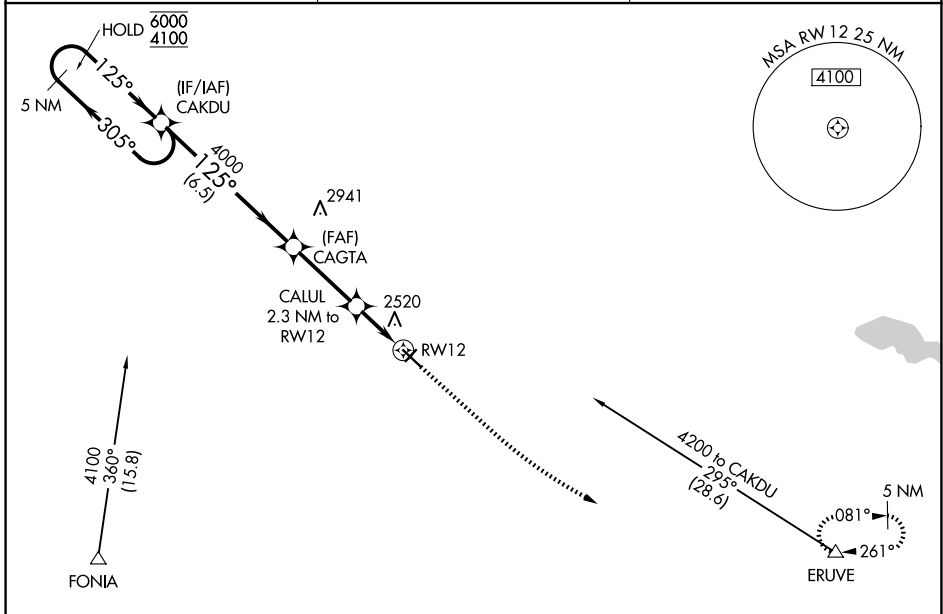

WAAS CH 82139 W12A	APP CRS 125°	Rwy Ldg TDZE Apt Elev	5102 2253 2271
--	------------------------	-----------------------------	---

RNAV (GPS) RWY 12

TIOGA MUNI (D60)

RNP APCH.
 ⚠ Circling NA to Rwys 3 and 21. For uncompensated Baro-VNAV systems, procedure NA below -19°C or above 54°C.
 When local altimeter setting not received, procedure NA.

MISSED APPROACH: Climb to 2720 then climbing left turn to 5000 direct ERUVE and hold.

AWOS-3 118.575	MINNEAPOLIS CENTER 127.6 279.6	CTAF 122.9 0
--------------------------	--	-------------------------------

NC-1, 11 JUN 2026 to 09 JUL 2026

NC-1, 11 JUN 2026 to 09 JUL 2026

ELEV 2271	TDZE 2253
-----------	-----------

CATEGORY	A	B	C	D
LPV DA	2503-1		250 (300-1)	
LNAV/VNAV DA	2819-2		566 (600-2)	
LNAV MDA	2780-1	527 (600-1)	2780-1½	527 (600-1½)
CIRCLING	2820-1 549 (600-1)	2980-1 709 (800-1)	2980-2 709 (800-2)	3000-2¼ 729 (800-2¼)