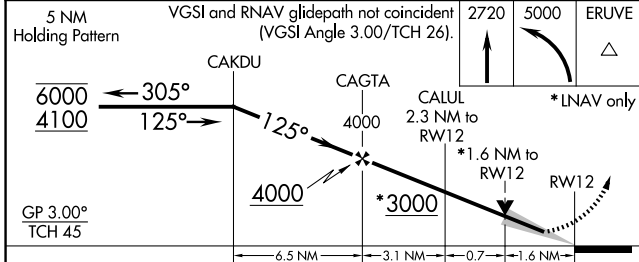

WAAS CH 82139 W12A	APP CRS 125°	Rwy Ldg TDZE Apt Elev	5102 2253 2271
--	------------------------	-----------------------------	---

RNAV (GPS) RWY 12

TIOGA MUNI (D60)

RNP APCH.
 ⚠ Circling NA to Rwys 3 and 21. For uncompensated Baro-VNAV systems, procedure NA below -19°C or above 54°C.
 When local altimeter setting not received, procedure NA.

MISSED APPROACH: Climb to 2720 then climbing left turn to 5000 direct ERUVE and hold.

AWOS-3 118.575	MINNEAPOLIS CENTER 127.6 279.6	CTAF 122.9 0
--------------------------	--	-------------------------------

NC-1, 11 JUN 2026 to 09 JUL 2026

NC-1, 11 JUN 2026 to 09 JUL 2026

ELEV 2271	TDZE 2253
-----------	-----------

CATEGORY	A	B	C	D
LPV DA	2503-1		250 (300-1)	
LNAV/VNAV DA	2819-2		566 (600-2)	
LNAV MDA	2780-1	527 (600-1)	2780-1½	527 (600-1½)
CIRCLING	2820-1 549 (600-1)	2980-1 709 (800-1)	2980-2 709 (800-2)	3000-2¼ 729 (800-2¼)