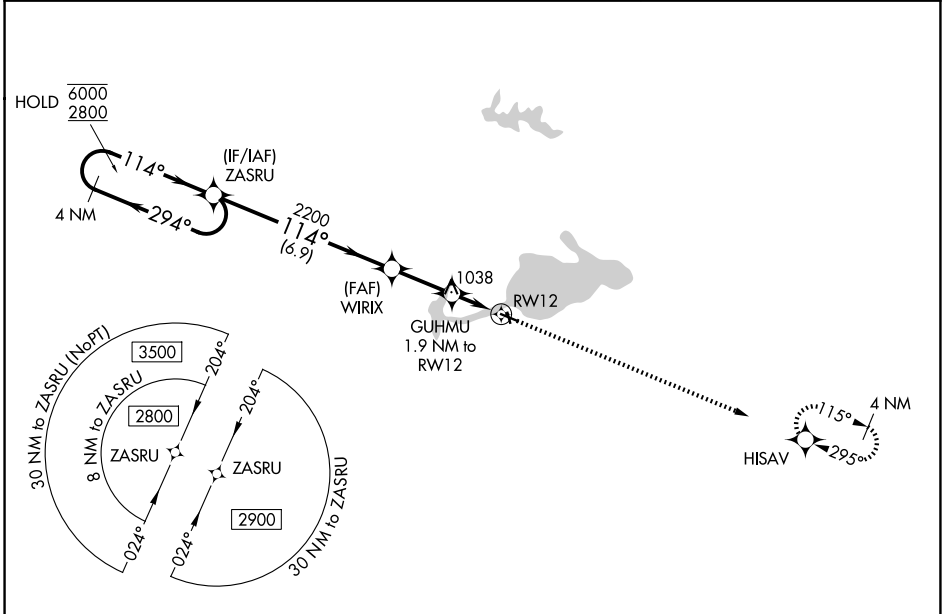

APP CRS	Rwy Ldg	3901
114°	TDZE	811
	Apt Elev	813

RNAV (GPS) RWY 12

SHAWANO MUNI (E/ZS)

RNP APCH - GPS.

▼ Rwy 12 helicopter visibility reduction below 1 SM NA.
▲ Straight-in Rwy 12 NA at night, Circling Rwy 12, 17, 35 NA at night.

MISSED APPROACH: Climb to 2500 direct HISAV and hold.

AWOS-3
118.65

GREEN BAY APP CON ★
119.4 338.2

UNICOM
122.8 (CTAF) 0

ELEV 813	TDZE 811
----------	----------

CATEGORY	A	B	C	D
RNAV MDA	1300-1	489 (500-1)	1300-1 ³ / ₈	489 (500-1 ³ / ₈)
CIRCLING	1340-1 527 (600-1)	1440-1 627 (700-1)	1680-2 ¹ / ₂ 867 (900-2 ¹ / ₂)	1680-2 ³ / ₄ 867 (900-2 ³ / ₄)