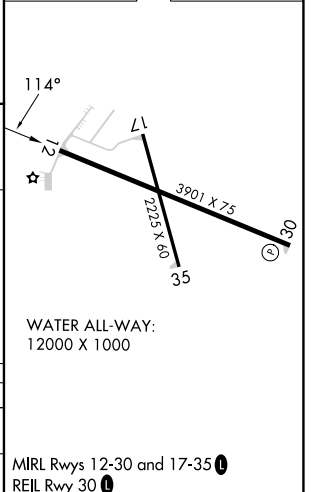

APP CRS	Rwy Ldg	3901
114°	TDZE	811
	Apt Elev	813

RNAV (GPS) RWY 12

SHAWANO MUNI (E/ZS)

RNP APCH - GPS.

▼ Rwy 12 helicopter visibility reduction below 1 SM NA.
▲ Straight-in Rwy 12 NA at night, Circling Rwy 12, 17, 35 NA at night.

MISSED APPROACH: Climb to 2500 direct HISAV and hold.

AWOS-3
118.65

GREEN BAY APP CON ★
119.4 338.2

UNICOM
122.8 (CTAF) 0

ELEV 813	TDZE 811
----------	----------

CATEGORY	A	B	C	D
RNAV MDA	1300-1	489 (500-1)	1300-1 ³ / ₈	489 (500-1 ³ / ₈)
CIRCLING	1340-1 527 (600-1)	1440-1 627 (700-1)	1680-2 ¹ / ₂ 867 (900-2 ¹ / ₂)	1680-2 ³ / ₄ 867 (900-2 ³ / ₄)