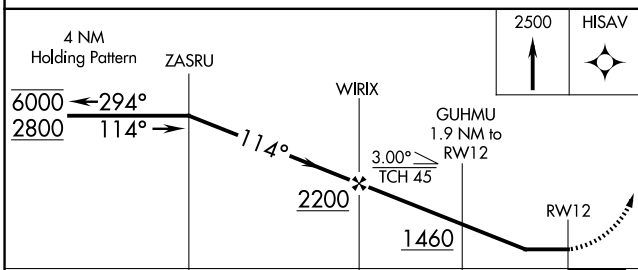

APP CRS	Rwy Ldg	3901
114°	TDZE	811
	Apt Elev	813

RNAV (GPS) RWY 12

SHAWANO MUNI (E/ZS)

RNP APCH - GPS.

▼ Rwy 12 helicopter visibility reduction below 1 SM NA.
▲ Straight-in Rwy 12 NA at night, Circling Rwy 12, 17, 35 NA at night.

MISSED APPROACH: Climb to 2500 direct HISAV and hold.

AWOS-3
118.65

GREEN BAY APP CON ★
119.4 338.2

UNICOM
122.8 (CTAF) 0

ELEV 813	TDZE 811
----------	----------

CATEGORY	A	B	C	D
RNAV MDA	1300-1	489 (500-1)	1300-1 ³ / ₈	489 (500-1 ³ / ₈)
CIRCLING	1340-1 527 (600-1)	1440-1 627 (700-1)	1680-2 ¹ / ₂ 867 (900-2 ¹ / ₂)	1680-2 ³ / ₄ 867 (900-2 ³ / ₄)