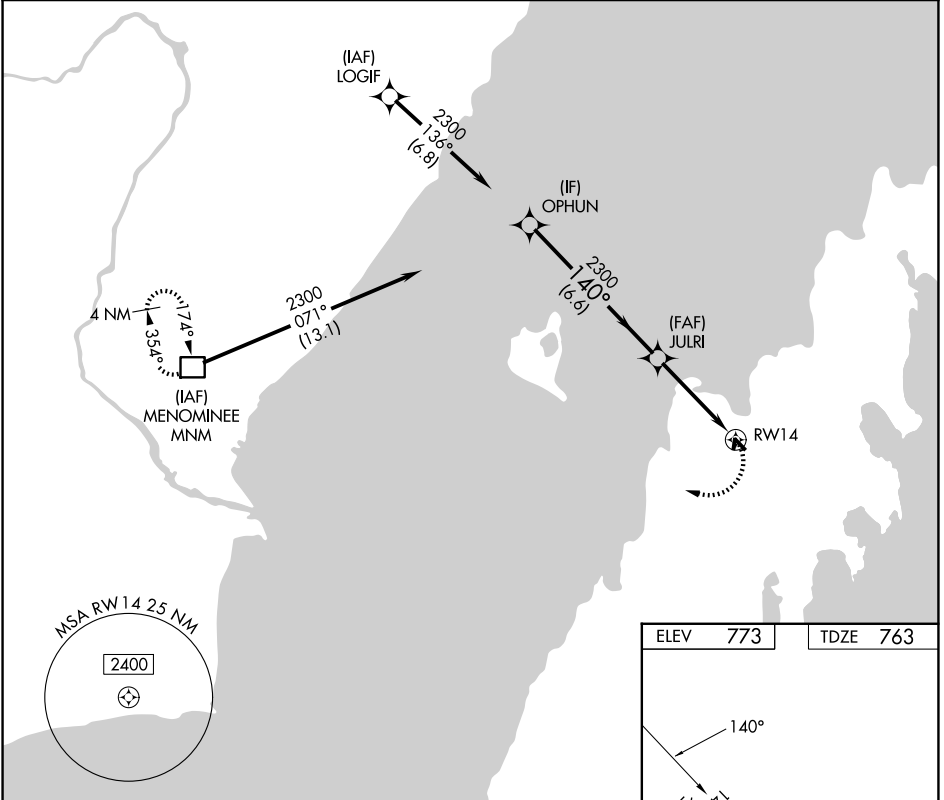

APP CRS	Rwy Ldg	2697
140°	TDZE	763
	Apt Elev	773

RNAV (GPS) RWY 14

EPHRAIM/GIBRALTAR (3D2)

RNP APCH - GPS.

▼ Procedure NA at night. Rwy 14 helicopter visibility reduction below 1 SM NA.
▲

MISSED APPROACH: Climbing right turn to 3000 direct MNM and hold.

AWOS-3PT
124.175

GREEN BAY APP CON★
120.3 338.2

UNICOM
123.0 (CTAF) 0

EC-3, 11 JUN 2026 to 09 JUL 2026

EC-3, 11 JUN 2026 to 09 JUL 2026

Visual Segment - Obstacles.

CATEGORY	A	B	C	D
LNVA MDA	1200-1	437 (500-1)	1200-1¼ 437 (500-1¼)	NA