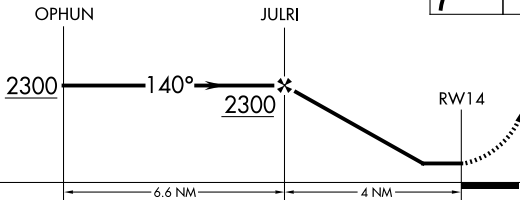

AWOS-3PT
124.175

GREEN BAY APP CON★
120.3 338.2

UNICOM
123.0 (CTAF) 0

EC-3, 11 JUN 2026 to 09 JUL 2026

EC-3, 11 JUN 2026 to 09 JUL 2026

Visual Segment - Obstacles.

CATEGORY	A	B	C	D
LNVA MDA	1200-1	437 (500-1)	1200-1¼ 437 (500-1¼)	NA