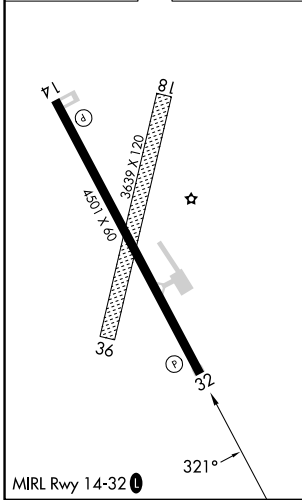

CATEGORY	A	B	C	D
LPV DA	3553-1 373 (400-1)			NA
LNAV/VNAV DA	3558-1 378 (400-1)			NA
LNAV MDA	3660-1	480 (500-1)	3660-1³/₈ 480 (500-1³/₈)	NA
CIRCLING	3780-1 589 (600-1)	3820-1 629 (700-1)	3820-1³/₄ 629 (700-1³/₄)	NA

NC-1, 11 JUN 2026 to 09 JUL 2026

NC-1, 11 JUN 2026 to 09 JUL 2026