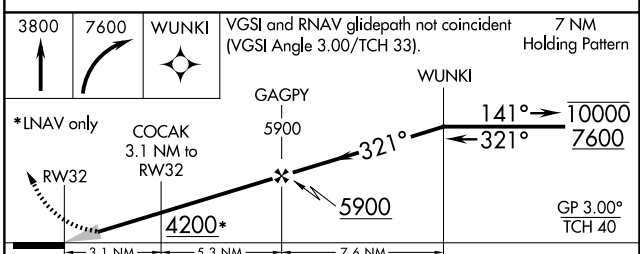

WAAS CH 82728 W32A	APP CRS 321°	Rwy Ldg TDZE Apt Elev	4501 3180 3191
--	------------------------	-----------------------------	---

RNAV (GPS) RWY 32

BELLE FOURCHE MUNI (EFC)

RNP APCH.	Baro-VNAV NA. Use Ellsworth altimeter setting.	MISSED APPROACH: Climb to 3800 then climbing right turn to 7600 direct WUNKI and hold. Continue climb-in-hold to 7600.
-----------	---	--

DENVER CENTER 127.95 338.2	AUNICOM 122.8 (CTAF) 0
--------------------------------------	----------------------------------

ELEV 3191	TDZE 3180
-----------	-----------

CATEGORY	A	B	C	D
LPV DA	3553-1 373 (400-1)			NA
LNAV/VNAV DA	3558-1 378 (400-1)			NA
LNAV MDA	3660-1	480 (500-1)	3660-1 ³ / ₈ 480 (500-1 ³ / ₈)	NA
CIRCLING	3780-1 589 (600-1)	3820-1 629 (700-1)	3820-1 ³ / ₄ 629 (700-1 ³ / ₄)	NA