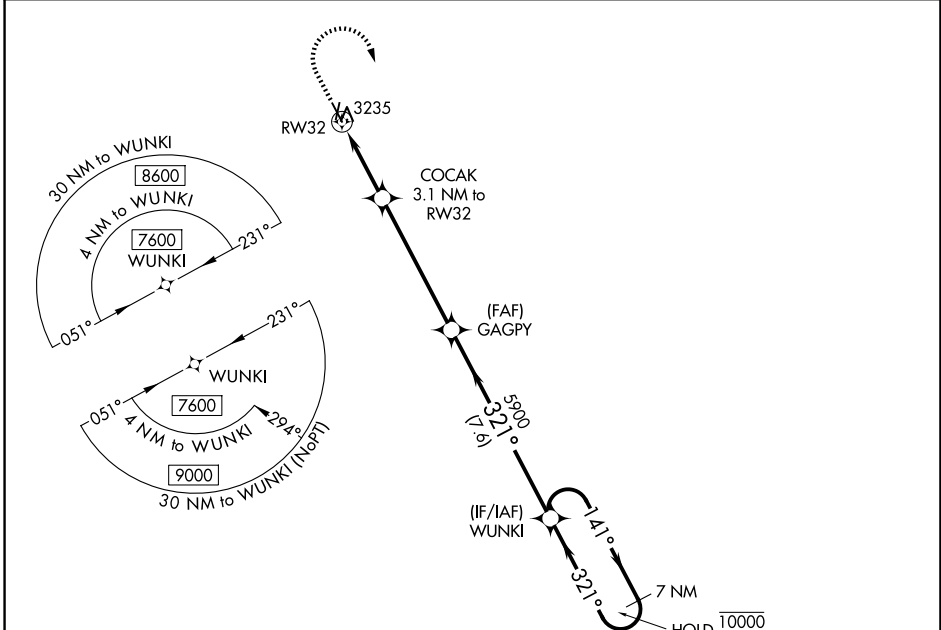

WAAS CH 82728 W32A	APP CRS 321°	Rwy Ldg TDZE Apt Elev	4501 3180 3191
--	------------------------	-----------------------------	---

RNAV (GPS) RWY 32

BELLE FOURCHE MUNI (EFC)

RNP APCH.	Baro-VNAV NA. Use Ellsworth altimeter setting.	MISSED APPROACH: Climb to 3800 then climbing right turn to 7600 direct WUNKI and hold. Continue climb-in-hold to 7600.
-----------	---	--

DENVER CENTER 127.95 338.2	AUNICOM 122.8 (CTAF) 0
--------------------------------------	----------------------------------

ELEV 3191	TDZE 3180
-----------	-----------

CATEGORY	A	B	C	D
LPV DA	3553-1 373 (400-1)			NA
LNAV/VNAV DA	3558-1 378 (400-1)			NA
LNAV MDA	3660-1	480 (500-1)	3660-1 ³ / ₈ 480 (500-1 ³ / ₈)	NA
CIRCLING	3780-1 589 (600-1)	3820-1 629 (700-1)	3820-1 ³ / ₄ 629 (700-1 ³ / ₄)	NA

NC-1, 11 JUN 2026 to 09 JUL 2026

NC-1, 11 JUN 2026 to 09 JUL 2026