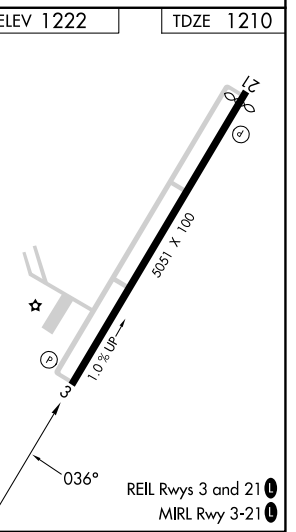

WAAS CH 86336 W03A	APP CRS 036°	Rwy Ldg 5051 TDZE 1210 Apt Elev 1222
--	------------------------	---

RNAV (GPS) RWY 3

BIG SANDY RGNL (SJS)

RNP APCH - GPS.

▽
▲ Rwy 3 helicopter visibility reduction below ¾ SM NA.

MISSED APPROACH: Climb to 4100 direct GENCE and hold, continue climb-in-hold to 4100.

AWOS-3 120.175	HUNTINGTON APP CON 119.75 270.1	UNICOM 123.05 (CTAF) ①
--------------------------	---	----------------------------------