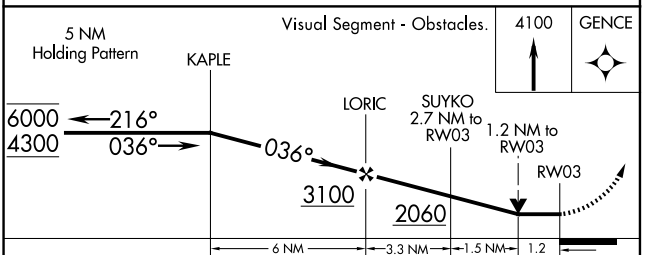

WAAS CH 86336 W03A	APP CRS 036°	Rwy Ldg 5051 TDZE 1210 Apt Elev 1222
--	------------------------	---

RNAV (GPS) RWY 3

BIG SANDY RGNL (SJS)

RNP APCH - GPS.

▽
▲ Rwy 3 helicopter visibility reduction below ¾ SM NA.

MISSED APPROACH: Climb to 4100 direct GENCE and hold, continue climb-in-hold to 4100.

AWOS-3 120.175	HUNTINGTON APP CON 119.75 270.1	UNICOM 123.05 (CTAF) ①
--------------------------	---	----------------------------------