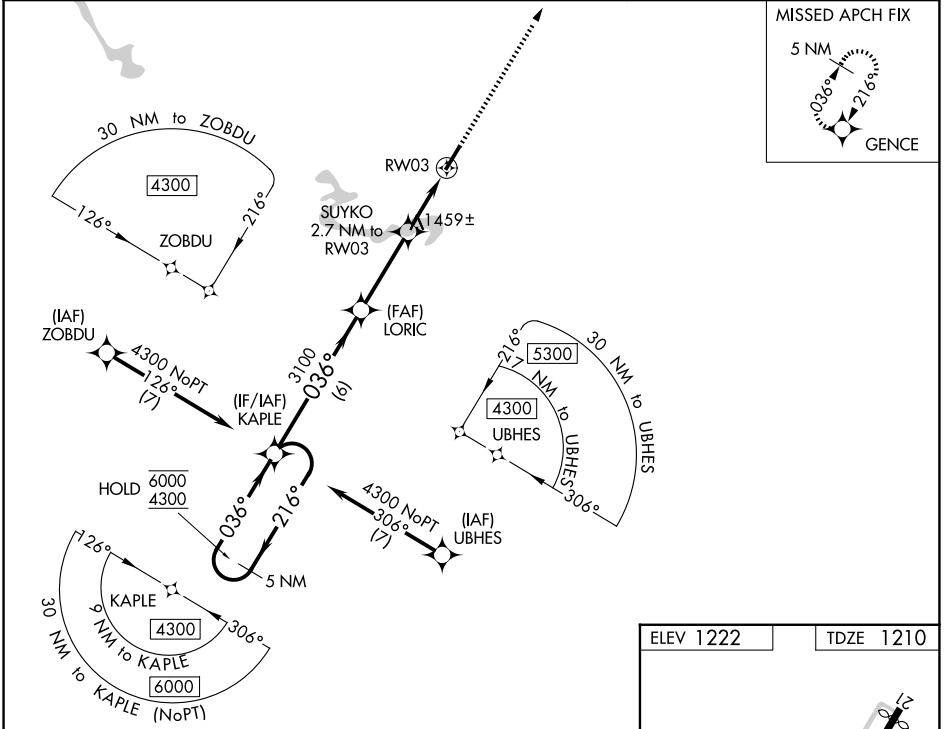

WAAS CH 86336 W03A	APP CRS 036°	Rwy Ldg 5051 TDZE 1210 Apt Elev 1222
--	------------------------	---

RNAV (GPS) RWY 3

BIG SANDY RGNL (SJS)

RNP APCH - GPS.

▽
▲ Rwy 3 helicopter visibility reduction below ¾ SM NA.

MISSED APPROACH: Climb to 4100 direct GENCE and hold, continue climb-in-hold to 4100.

AWOS-3 120.175	HUNTINGTON APP CON 119.75 270.1	UNICOM 123.05 (CTAF) ①
--------------------------	---	----------------------------------

CATEGORY	A	B	C	D
LP MDA	1720-1	510 (500-1)	1720-1½ 510 (500-1½)	NA
LNAV MDA	1720-1	510 (500-1)	1720-1½ 510 (500-1½)	NA
CIRCLING	1740-1	518 (600-1)	1920-2 698 (700-2)	NA

SE-1, 11 JUN 2026 to 09 JUL 2026

SE-1, 11 JUN 2026 to 09 JUL 2026