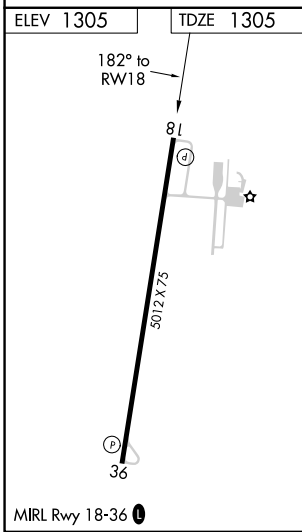

WAAS CH 72629 W18A	APP CRS 182°	Rwy Idg TDZE 1305 Apt Elev 1305	5012

RNAV (GPS) RWY 18

HAMILTON MUNI (MNZ)

RNP APCH-GPS.	MISSED APPROACH: Climb to 3100 direct USXEL and hold.

AWOS-3PT 118.525	GRAY APP CON 120.075 323.15	UNICOM 122.7 (CTAF) 0

CATEGORY	A	B	C	D
LPV DA		1555-1	250 (300-1)	NA
LNAV/VNAV DA		1555-1	250 (300-1)	NA
LNAV MDA		1640-1	335 (400-1)	NA
CIRCLING	1680-1 375 (400-1)	1840-1 535 (600-1)	1960-1¾ 655 (700-1¾)	NA

SC-3, 11 JUN 2026 to 09 JUL 2026

SC-3, 11 JUN 2026 to 09 JUL 2026