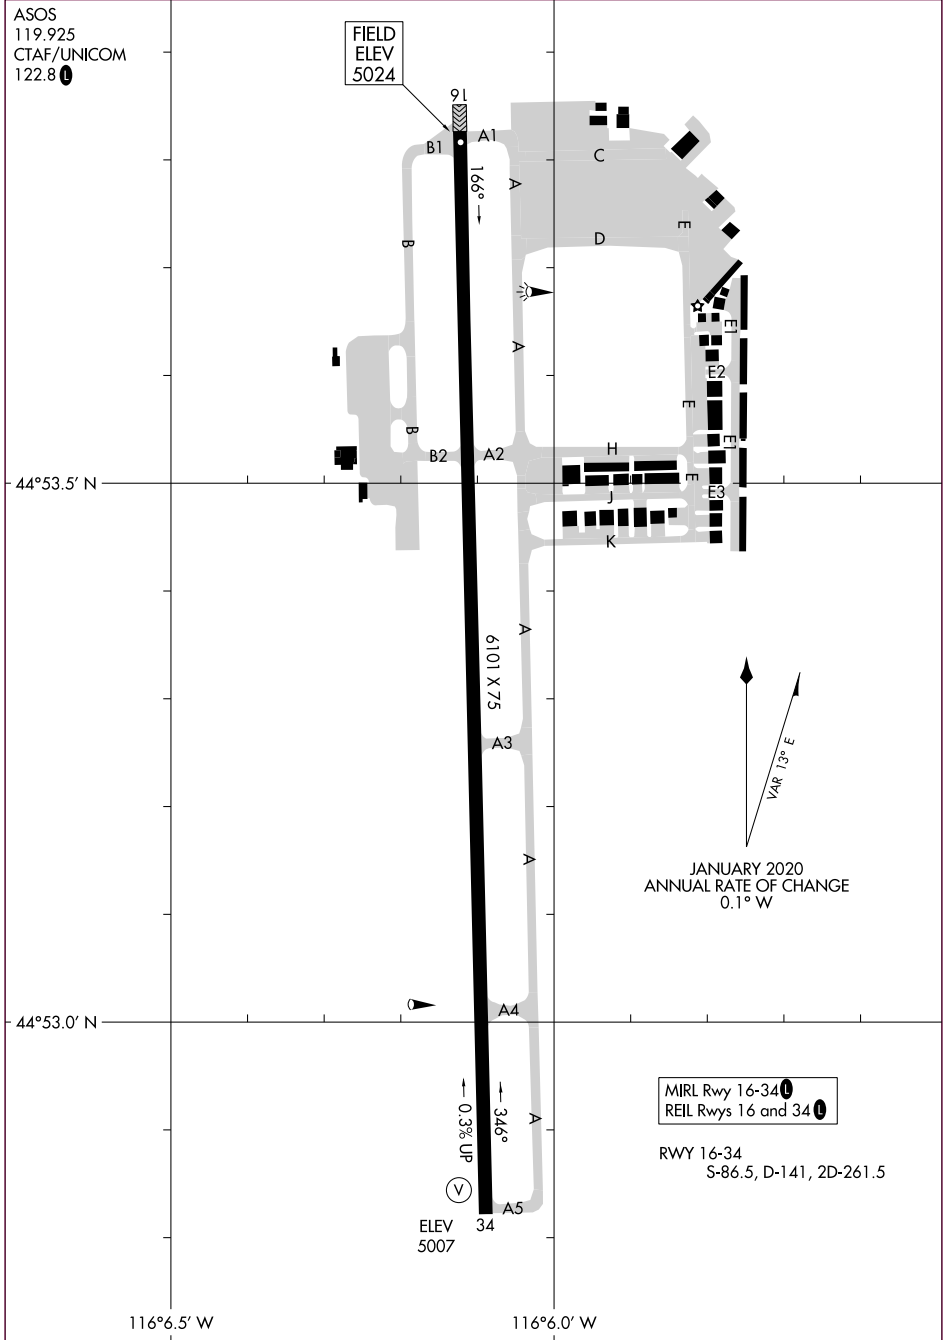

26134

AIRPORT DIAGRAM

AL-6936 (FAA)

MC CALL MUNI (MYL)
MC CALL, IDAHO

ASOS
119.925
CTAF/UNICOM
122.8

FIELD
ELEV
5024

NW-1, 11 JUN 2026 to 09 JUL 2026

NW-1, 11 JUN 2026 to 09 JUL 2026

AIRPORT DIAGRAM

26134

MC CALL, IDAHO
MC CALL MUNI (MYL)