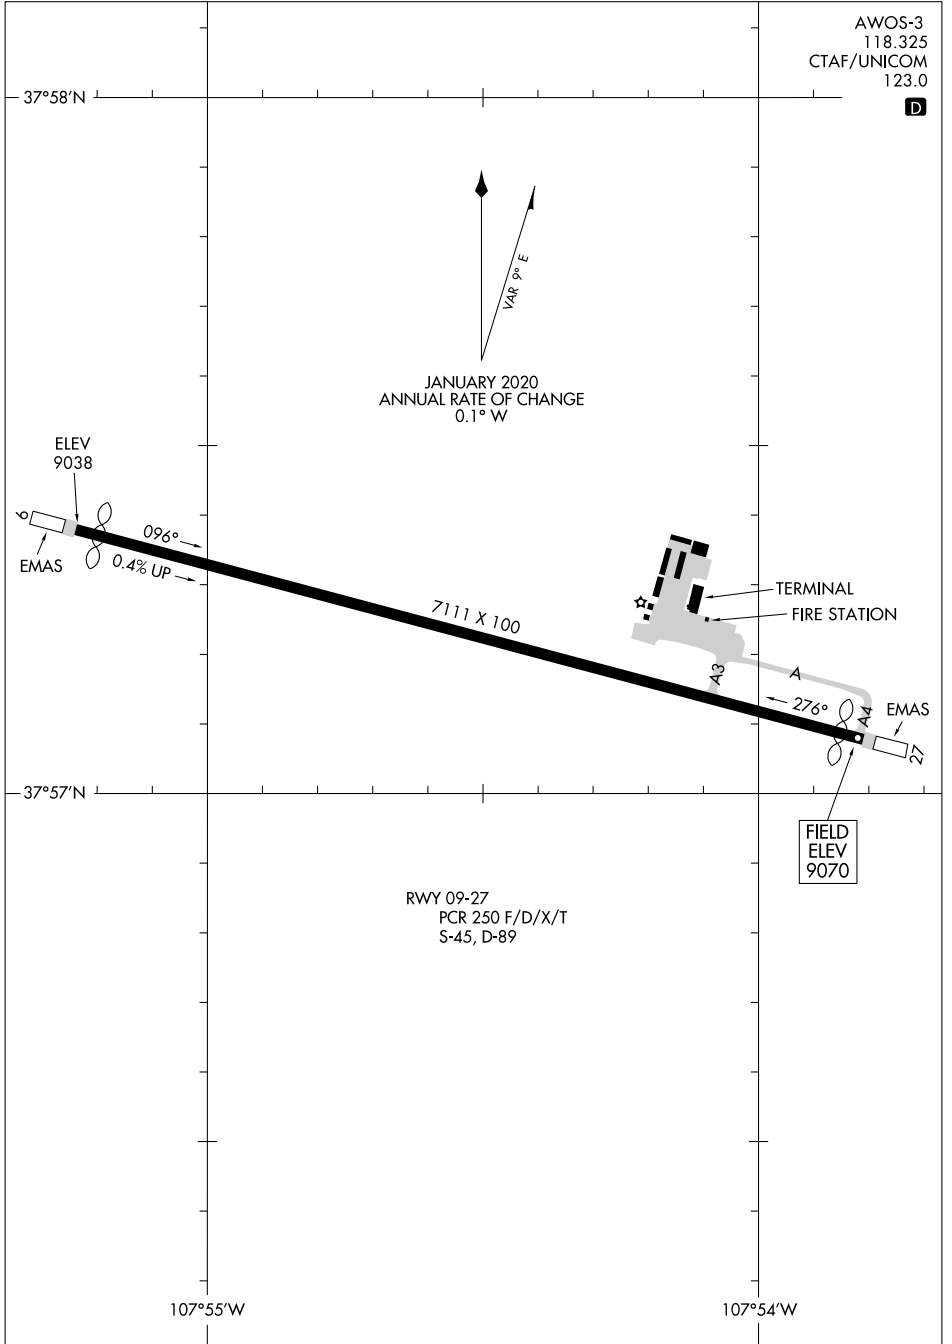

AIRPORT DIAGRAM

AL-6920 (FAA)

TELLURIDE RGNL (TEX)
TELLURIDE, COLORADO

AWOS-3
118.325
CTAF/UNICOM
123.0

D

SW-1, 11 JUN 2026 to 09 JUL 2026

SW-1, 11 JUN 2026 to 09 JUL 2026

AIRPORT DIAGRAM

TELLURIDE, COLORADO
TELLURIDE RGNL (TEX)