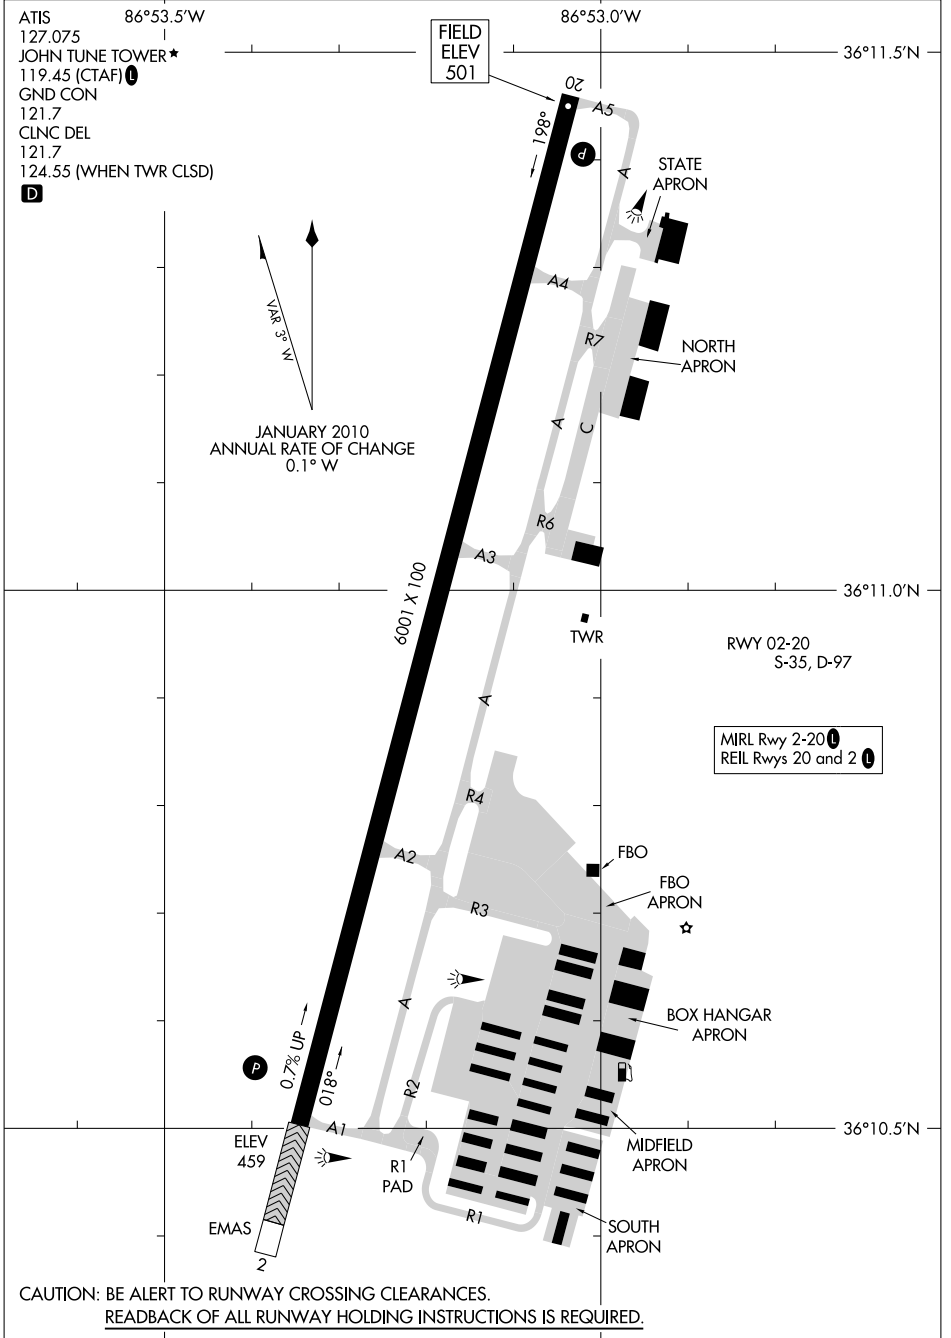

# AIRPORT DIAGRAM

AL-6878 (FAA)

JOHN C TUNE (JWN)  
NASHVILLE, TENNESSEE

SE-1, 11 JUN 2026 to 09 JUL 2026

SE-1, 11 JUN 2026 to 09 JUL 2026

# AIRPORT DIAGRAM

NASHVILLE, TENNESSEE  
JOHN C TUNE (JWN)