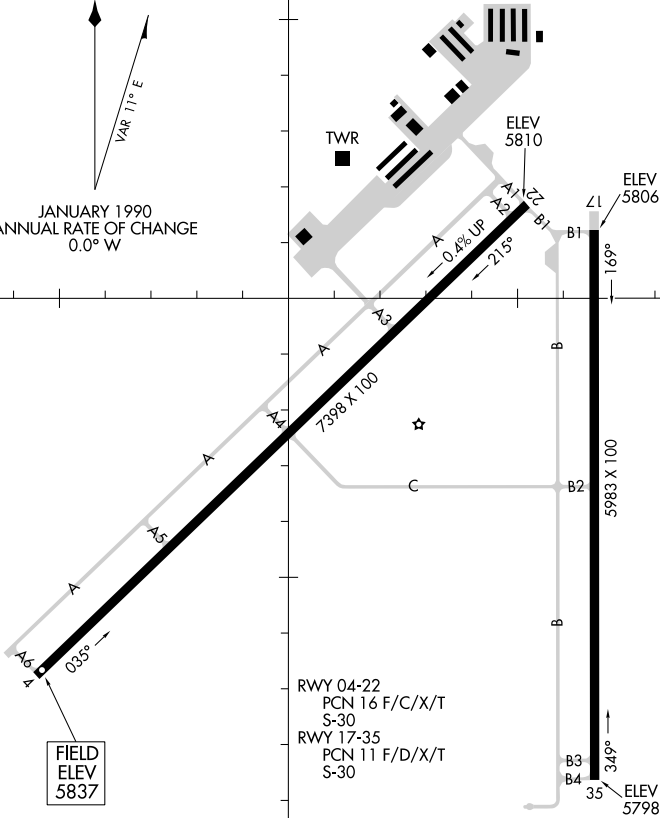

# AIRPORT DIAGRAM

AL-6859 (FAA)

DOUBLE EAGLE II (A/E/G)  
ALBUQUERQUE, NEW MEXICO

ATIS  
 119.025  
 DOUBLE EAGLE II\*  
 120.15  
 GND CON  
 121.625  
 CLNC DEL  
 124.8 (When twr closed)

SW-1, 11 JUN 2026 to 09 JUL 2026

SW-1, 11 JUN 2026 to 09 JUL 2026

CAUTION: BE ALERT TO RUNWAY CROSSING CLEARANCES.  
READBACK OF ALL RUNWAY HOLDING INSTRUCTIONS IS REQUIRED.

106°48'W

106°47'W

# AIRPORT DIAGRAM

ALBUQUERQUE, NEW MEXICO  
DOUBLE EAGLE II (A/E/G)