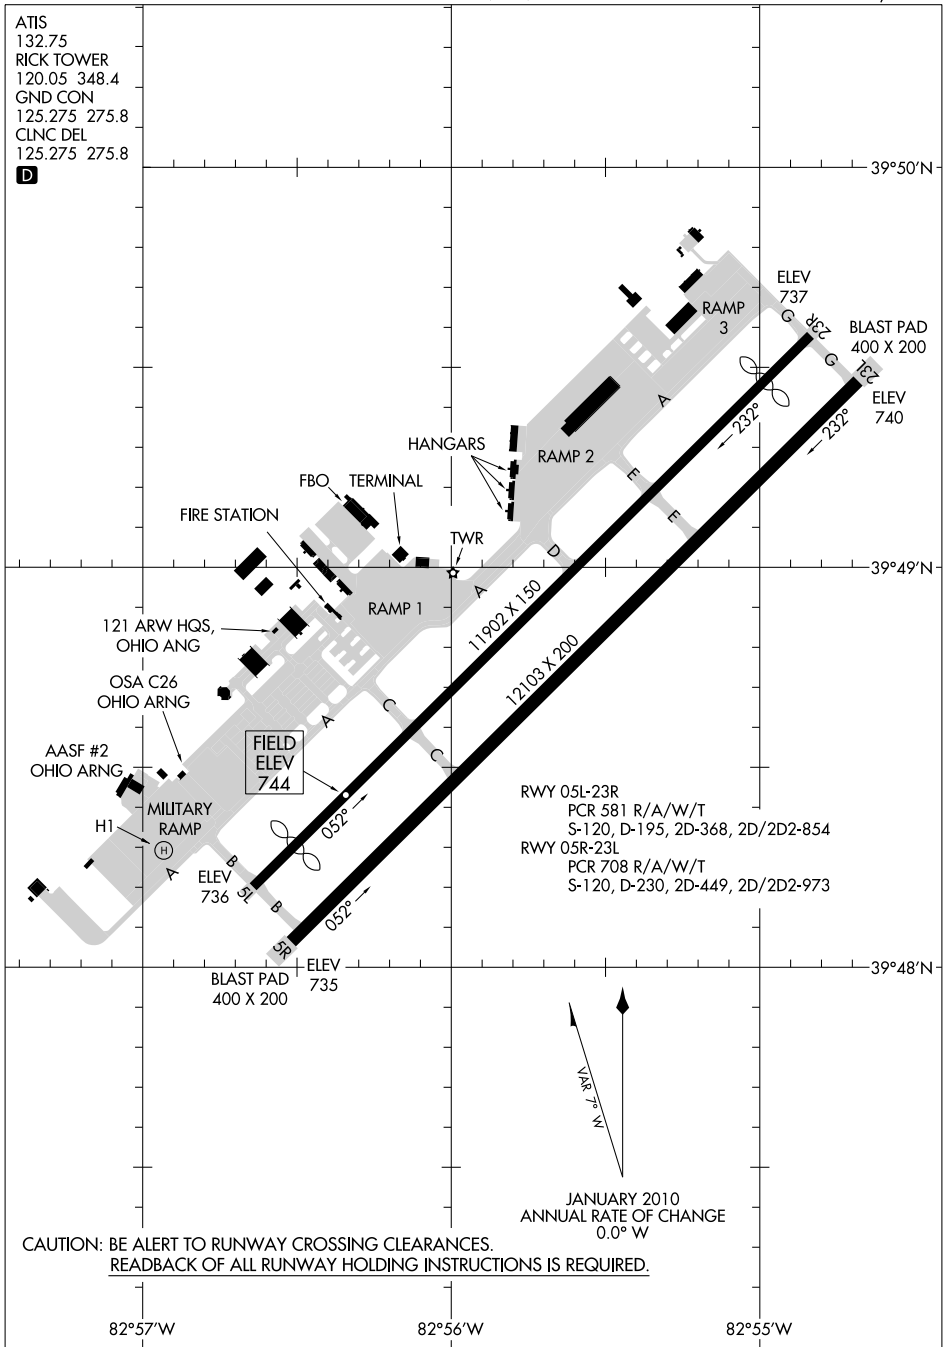

# AIRPORT DIAGRAM

AL-6846 (FAA)

RICKENBACKER INTL (LCK)  
COLUMBUS, OHIO

ATIS  
 132.75  
 RICK TOWER  
 120.05 348.4  
 GND CON  
 125.275 275.8  
 CLNC DEL  
 125.275 275.8

D

39°50'N

39°49'N

39°48'N

EC-2, 11 JUN 2026 to 09 JUL 2026

EC-2, 11 JUN 2026 to 09 JUL 2026

# AIRPORT DIAGRAM

COLUMBUS, OHIO  
RICKENBACKER INTL (LCK)