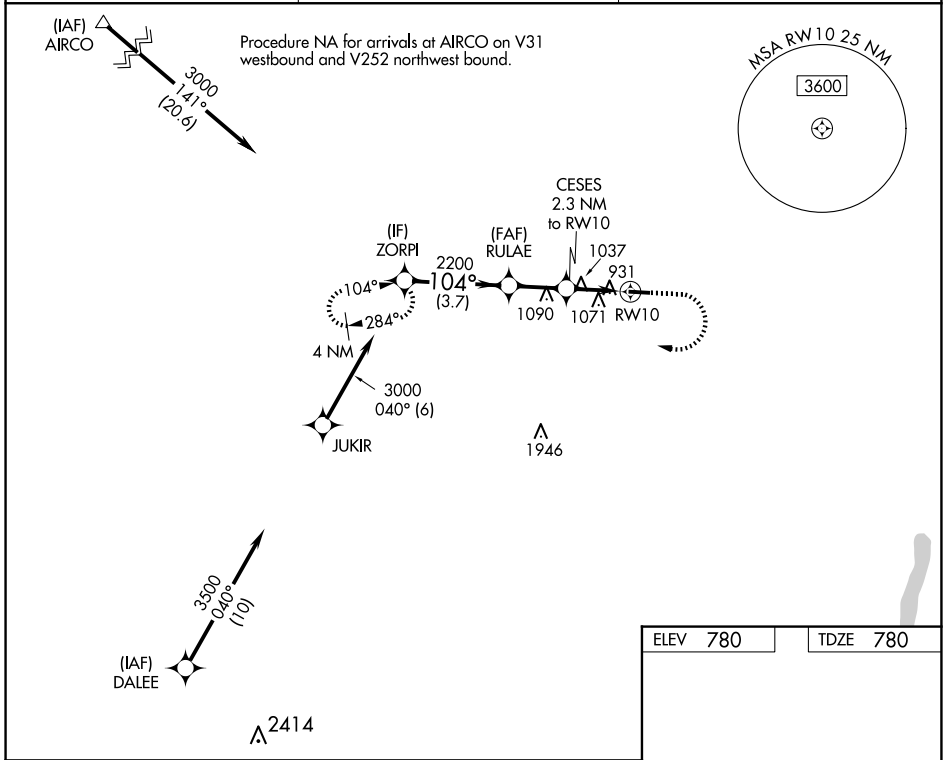

WAAS CH 61030 W10A	APP CRS 104°	Rwy Idg TDZE Apf Elev	3854 780 780
--	------------------------	-----------------------------	---

RNAV (GPS) RWY 10

LE ROY (5GⓄ)

RNP APCH-GPS.		MISSED APPROACH: Climb to 1500 then climbing right turn to 3000 direct ZORPI and hold.
Procedure NA at night. Rwy 10 helicopter visibility reduction below 1 SM NA. Use Rochester altimeter setting.		

ROC ASOS 124.825	ROCHESTER APP CON 123.7 322.3	UNICOM 122.8 (CTAF) 0
----------------------------	---	---------------------------------

NE-2, 11 JUN 2026 to 09 JUL 2026

NE-2, 11 JUN 2026 to 09 JUL 2026