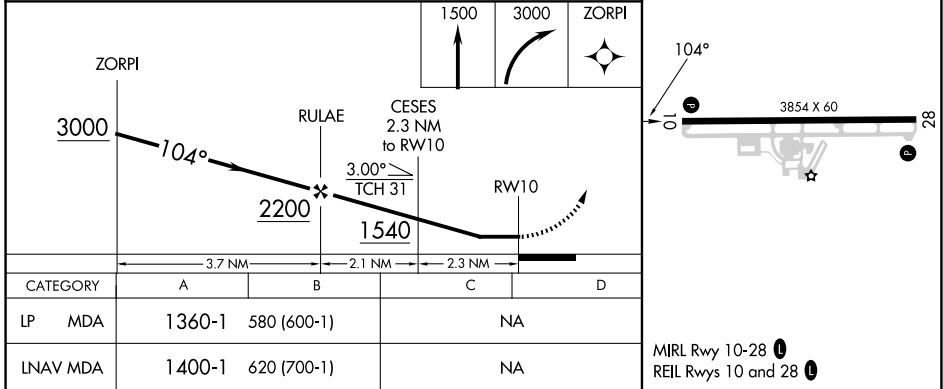

WAAS CH 61030 W10A	APP CRS 104°	Rwy Idg TDZE Apf Elev	3854 780 780
--	------------------------	-----------------------------	---

RNAV (GPS) RWY 10

LE ROY (5GⓄ)

RNP APCH-GPS.		MISSED APPROACH: Climb to 1500 then climbing right turn to 3000 direct ZORPI and hold.
Procedure NA at night. Rwy 10 helicopter visibility reduction below 1 SM NA. Use Rochester altimeter setting.		

ROC ASOS 124.825	ROCHESTER APP CON 123.7 322.3	UNICOM 122.8 (CTAF) 0
----------------------------	---	---------------------------------

NE-2, 11 JUN 2026 to 09 JUL 2026

NE-2, 11 JUN 2026 to 09 JUL 2026