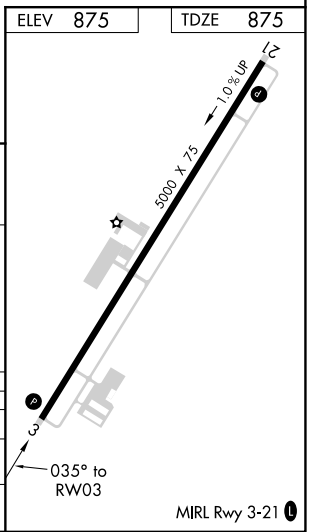

WAAS CH 93523 W03A	APP CRS 035°	Rwy Idg TDZE 875 Apt Elev 875
--	------------------------	---

RNAV (GPS) RWY 3

CY NUNNALLY MEML (D73)

RNP APCH.		MISSED APPROACH: Climb to 1300 then climbing right turn to 2600 direct JULGA and hold.
AWOS-3PT 120.825	ATLANTA APP CON 126.975 239.275	CTAF 122.9

CATEGORY	A	B	C	D
LP MDA	1240-1 365 (400-1)			NA
LNVA MDA	1260-1	385 (400-1)	1260-1½ 385 (400-1½)	NA
CIRCLING	1460-1	585 (600-1)	1580-2 705 (800-2)	NA

SE-4, 11 JUN 2026 to 09 JUL 2026

SE-4, 11 JUN 2026 to 09 JUL 2026