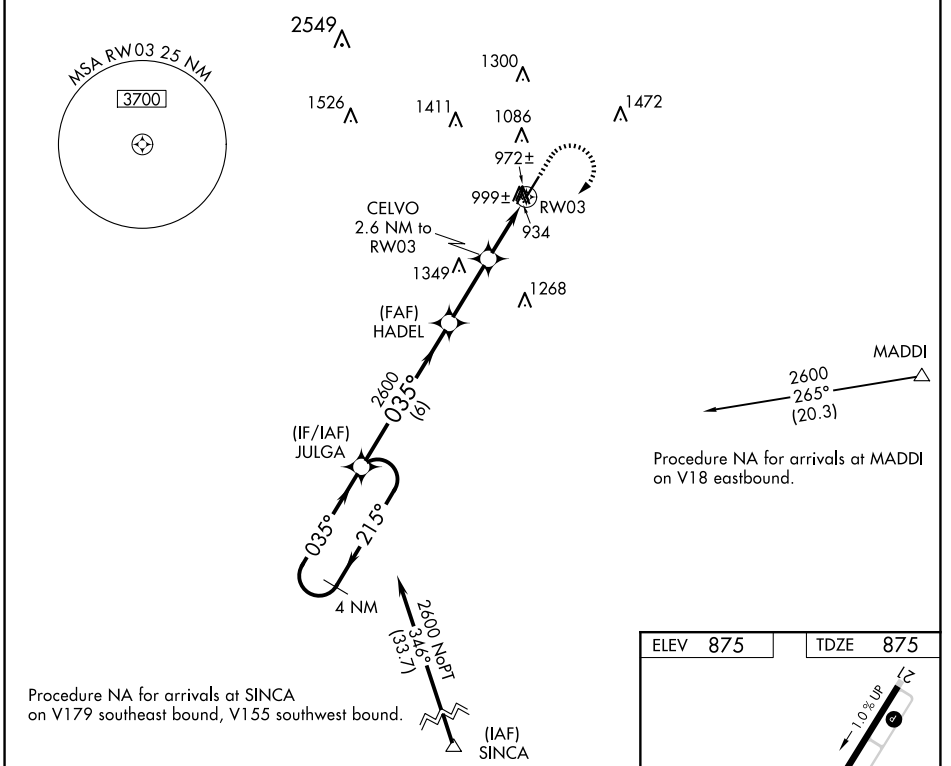

WAAS CH 93523 W03A	APP CRS 035°	Rwy Idg TDZE 875 Apt Elev 875
--	------------------------	---

RNAV (GPS) RWY 3

CY NUNNALLY MEML (D73)

RNP APCH.		MISSED APPROACH: Climb to 1300 then climbing right turn to 2600 direct JULGA and hold.
AWOS-3PT 120.825	ATLANTA APP CON 126.975 239.275	CTAF 122.9

CATEGORY	A	B	C	D
LP MDA	1240-1 365 (400-1)			NA
LNVA MDA	1260-1	385 (400-1)	1260-1½ 385 (400-1½)	NA
CIRCLING	1460-1	585 (600-1)	1580-2 705 (800-2)	NA

SE-4, 11 JUN 2026 to 09 JUL 2026

SE-4, 11 JUN 2026 to 09 JUL 2026