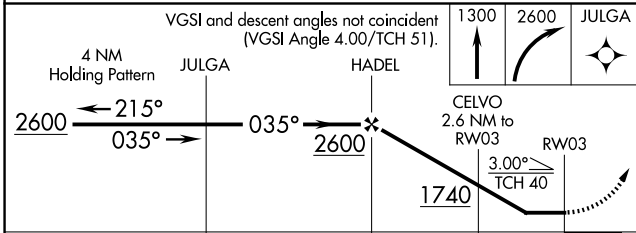

WAAS CH 93523 W03A	APP CRS 035°	Rwy Idg TDZE 875 Apt Elev 875
--	------------------------	---

RNAV (GPS) RWY 3

CY NUNNALLY MEML (D73)

RNP APCH.		MISSED APPROACH: Climb to 1300 then climbing right turn to 2600 direct JULGA and hold.
AWOS-3PT 120.825	ATLANTA APP CON 126.975 239.275	CTAF 122.9

CATEGORY	A	B	C	D
LP MDA	1240-1 365 (400-1)			NA
LNVA MDA	1260-1	385 (400-1)	1260-1½ 385 (400-1½)	NA
CIRCLING	1460-1	585 (600-1)	1580-2 705 (800-2)	NA

SE-4, 11 JUN 2026 to 09 JUL 2026

SE-4, 11 JUN 2026 to 09 JUL 2026