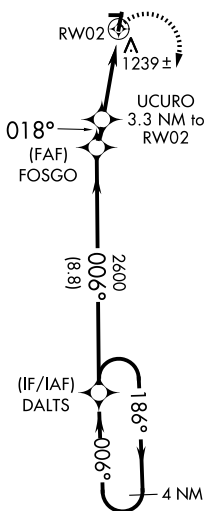

APP CRS 018°	Rwy Ldg TDZE Apt Elev	3400 972 974
------------------------	-----------------------------	---

RNAV (GPS) RWY 2

WADSWORTH MUNI (3G3)

RNP APCH.		MISSED APPROACH: Climbing right turn to 3100 direct DALTS and hold.
<p>▼ Rwy 2 helicopter visibility reduction below 1 SM NA. Procedure NA at night.</p> <p>▲ NA Circling NA west of Rwy 2-20. Use Wooster altimeter setting, when not received, use Akron-Canton Rgnl altimeter setting and increase all MDA 40 feet and LNAV visibility Cat C 1/8 SM, Circling Cat B 1/4 SM.</p>		
BJJ ASOS 118.075	CLEVELAND APP CON ★ 125.5 371.875	UNICOM 122.8 (CTAF) 0

Weltzien Skypark

ELEV 974	TDZE 972
----------	----------

CATEGORY	A	B	C	D
LNAV MDA	1620-1	648 (700-1)	1620-1 7/8 648 (700-1 7/8)	NA
CIRCLING	1660-1 686 (700-1)	1760-1 786 (800-1)	1980-3 1006 (1100-2)	NA