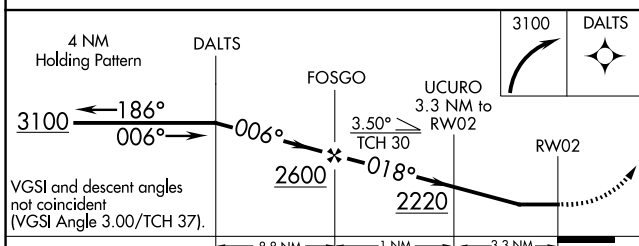

APP CRS 018°	Rwy Ldg TDZE Apt Elev	3400 972 974
------------------------	-----------------------------	---

RNAV (GPS) RWY 2

WADSWORTH MUNI (3G3)

RNP APCH.		MISSED APPROACH: Climbing right turn to 3100 direct DALTS and hold.
<p>▼ Rwy 2 helicopter visibility reduction below 1 SM NA. Procedure NA at night.</p> <p>▲ NA Circling NA west of Rwy 2-20. Use Wooster altimeter setting, when not received, use Akron-Canton Rgnl altimeter setting and increase all MDA 40 feet and LNAV visibility Cat C 1/8 SM, Circling Cat B 1/4 SM.</p>		
BJJ ASOS 118.075	CLEVELAND APP CON ★ 125.5 371.875	UNICOM 122.8 (CTAF) 0

Weltzien Skypark

ELEV 974	TDZE 972
----------	----------

CATEGORY	A	B	C	D
LNAV MDA	1620-1	648 (700-1)	1620-1 7/8 648 (700-1 7/8)	NA
CIRCLING	1660-1 686 (700-1)	1760-1 786 (800-1)	1980-3 1006 (1100-2)	NA