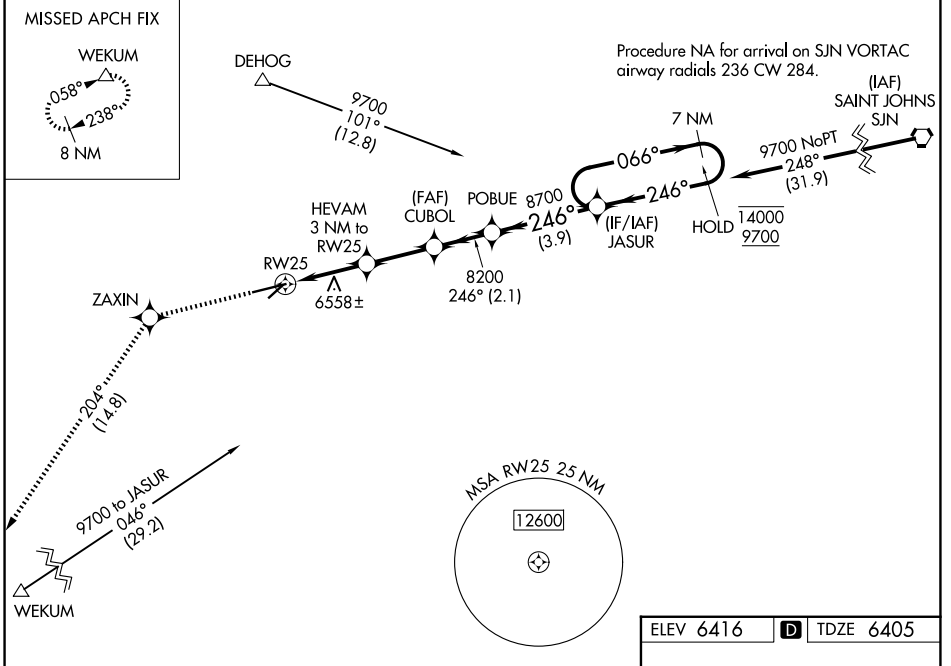

WAAS CH 72718 W25A	APP CRS 246°	Rwy Ldg TDZE Apt Elev	7200 6405 6416
--	------------------------	-----------------------------	---

RNAV (GPS) RWY 25

SHOW LOW RGNL (SOW)

RNP APCH-GPS.

⚠ Circling NA southeast of Rwy 4 and 25. Circling Rwy 4 NA at night.
⚠ For uncompensated Baro-VNAV systems, LNAV/VNAV NA below -15°C or above 54°C.

MISSED APPROACH: Climb to 13000 direct ZAXIN and on track 204° to WEKUM and hold, continue climb-in-hold to 13000.

AWOS-3 118.075	ALBUQUERQUE CENTER 132.9 239.05	UNICOM 123.0 (CTAF) 0
--------------------------	---	---------------------------------

SW-4, 11 JUN 2026 to 09 JUL 2026

SW-4, 11 JUN 2026 to 09 JUL 2026

CATEGORY	A	B	C	D
LPV DA		6605-3/4	200 (200-3/4)	
LNAV/VNAV DA		6704-7/8	299 (300-7/8)	
LNAV MDA	6820-1	415 (500-1)	6820-1 1/8	415 (500-1 1/8)
CIRCLING	6840-1 424 (500-1)	6880-1 464 (500-1)	7180-2 1/4 764 (800-2 1/4)	7340-3 924 (1000-3)

REIL Rwy 7 and 25 **0**
MRL Rwy 7-25 **0**