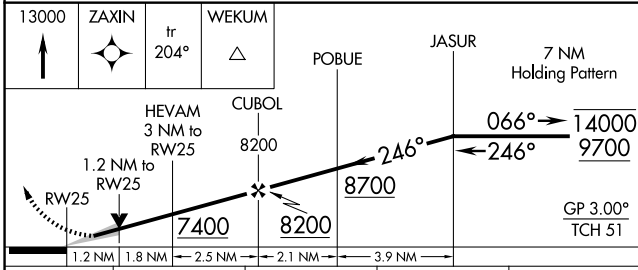

WAAS CH 72718 W25A	APP CRS 246°	Rwy Ldg TDZE Apt Elev	7200 6405 6416
--	------------------------	-----------------------------	---

RNAV (GPS) RWY 25

SHOW LOW RGNL (SOW)

RNP APCH-GPS.

⚠ Circling NA southeast of Rwy 4 and 25. Circling Rwy 4 NA at night.
⚠ For uncompensated Baro-VNAV systems, LNAV/VNAV NA below -15°C or above 54°C.

MISSED APPROACH: Climb to 13000 direct ZAXIN and on track 204° to WEKUM and hold, continue climb-in-hold to 13000.

AWOS-3 118.075	ALBUQUERQUE CENTER 132.9 239.05	UNICOM 123.0 (CTAF) 0
--------------------------	---	---------------------------------

SW-4, 11 JUN 2026 to 09 JUL 2026

SW-4, 11 JUN 2026 to 09 JUL 2026

CATEGORY	A	B	C	D
LPV DA		6605-3/4	200 (200-3/4)	
LNAV/VNAV DA		6704-7/8	299 (300-7/8)	
LNAV MDA	6820-1	415 (500-1)	6820-1 1/8	415 (500-1 1/8)
CIRCLING	6840-1 424 (500-1)	6880-1 464 (500-1)	7180-2 1/4 764 (800-2 1/4)	7340-3 924 (1000-3)